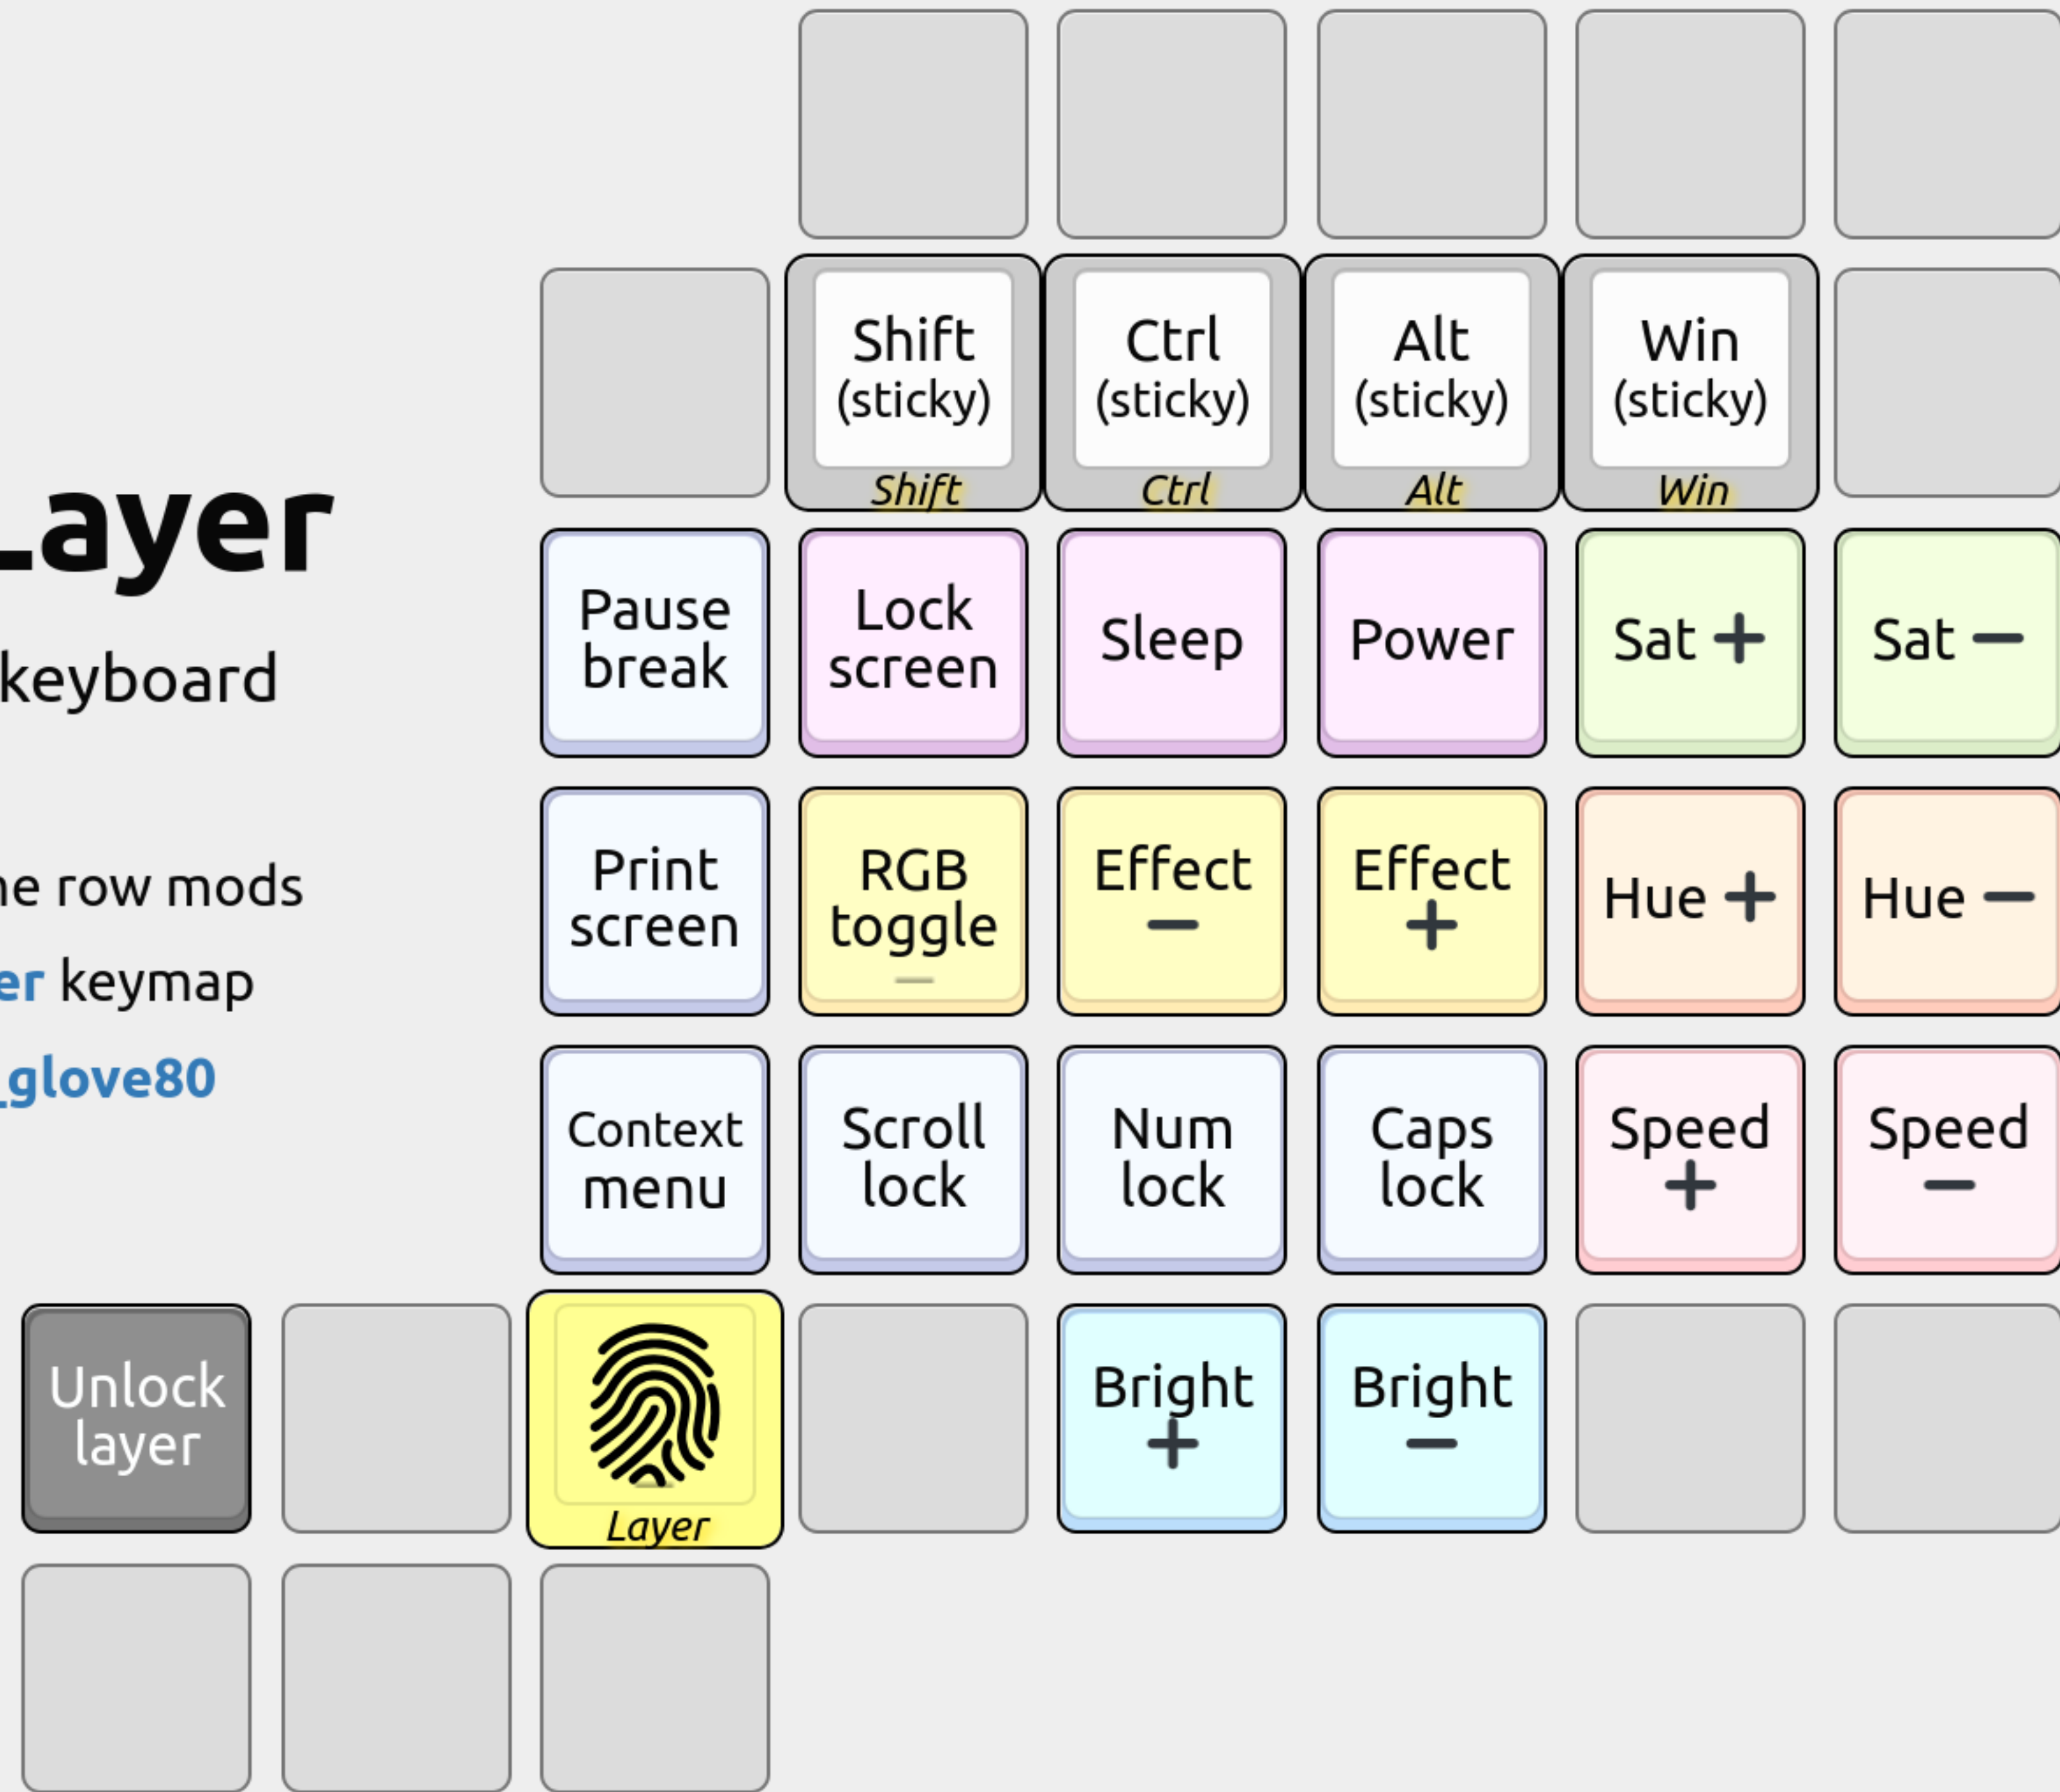

System Layer

MoErgo Glove80 keyboard

Miryoku layers & home row mods

Glorious Engrammer keymap

See is.gd/sunaku_glove80