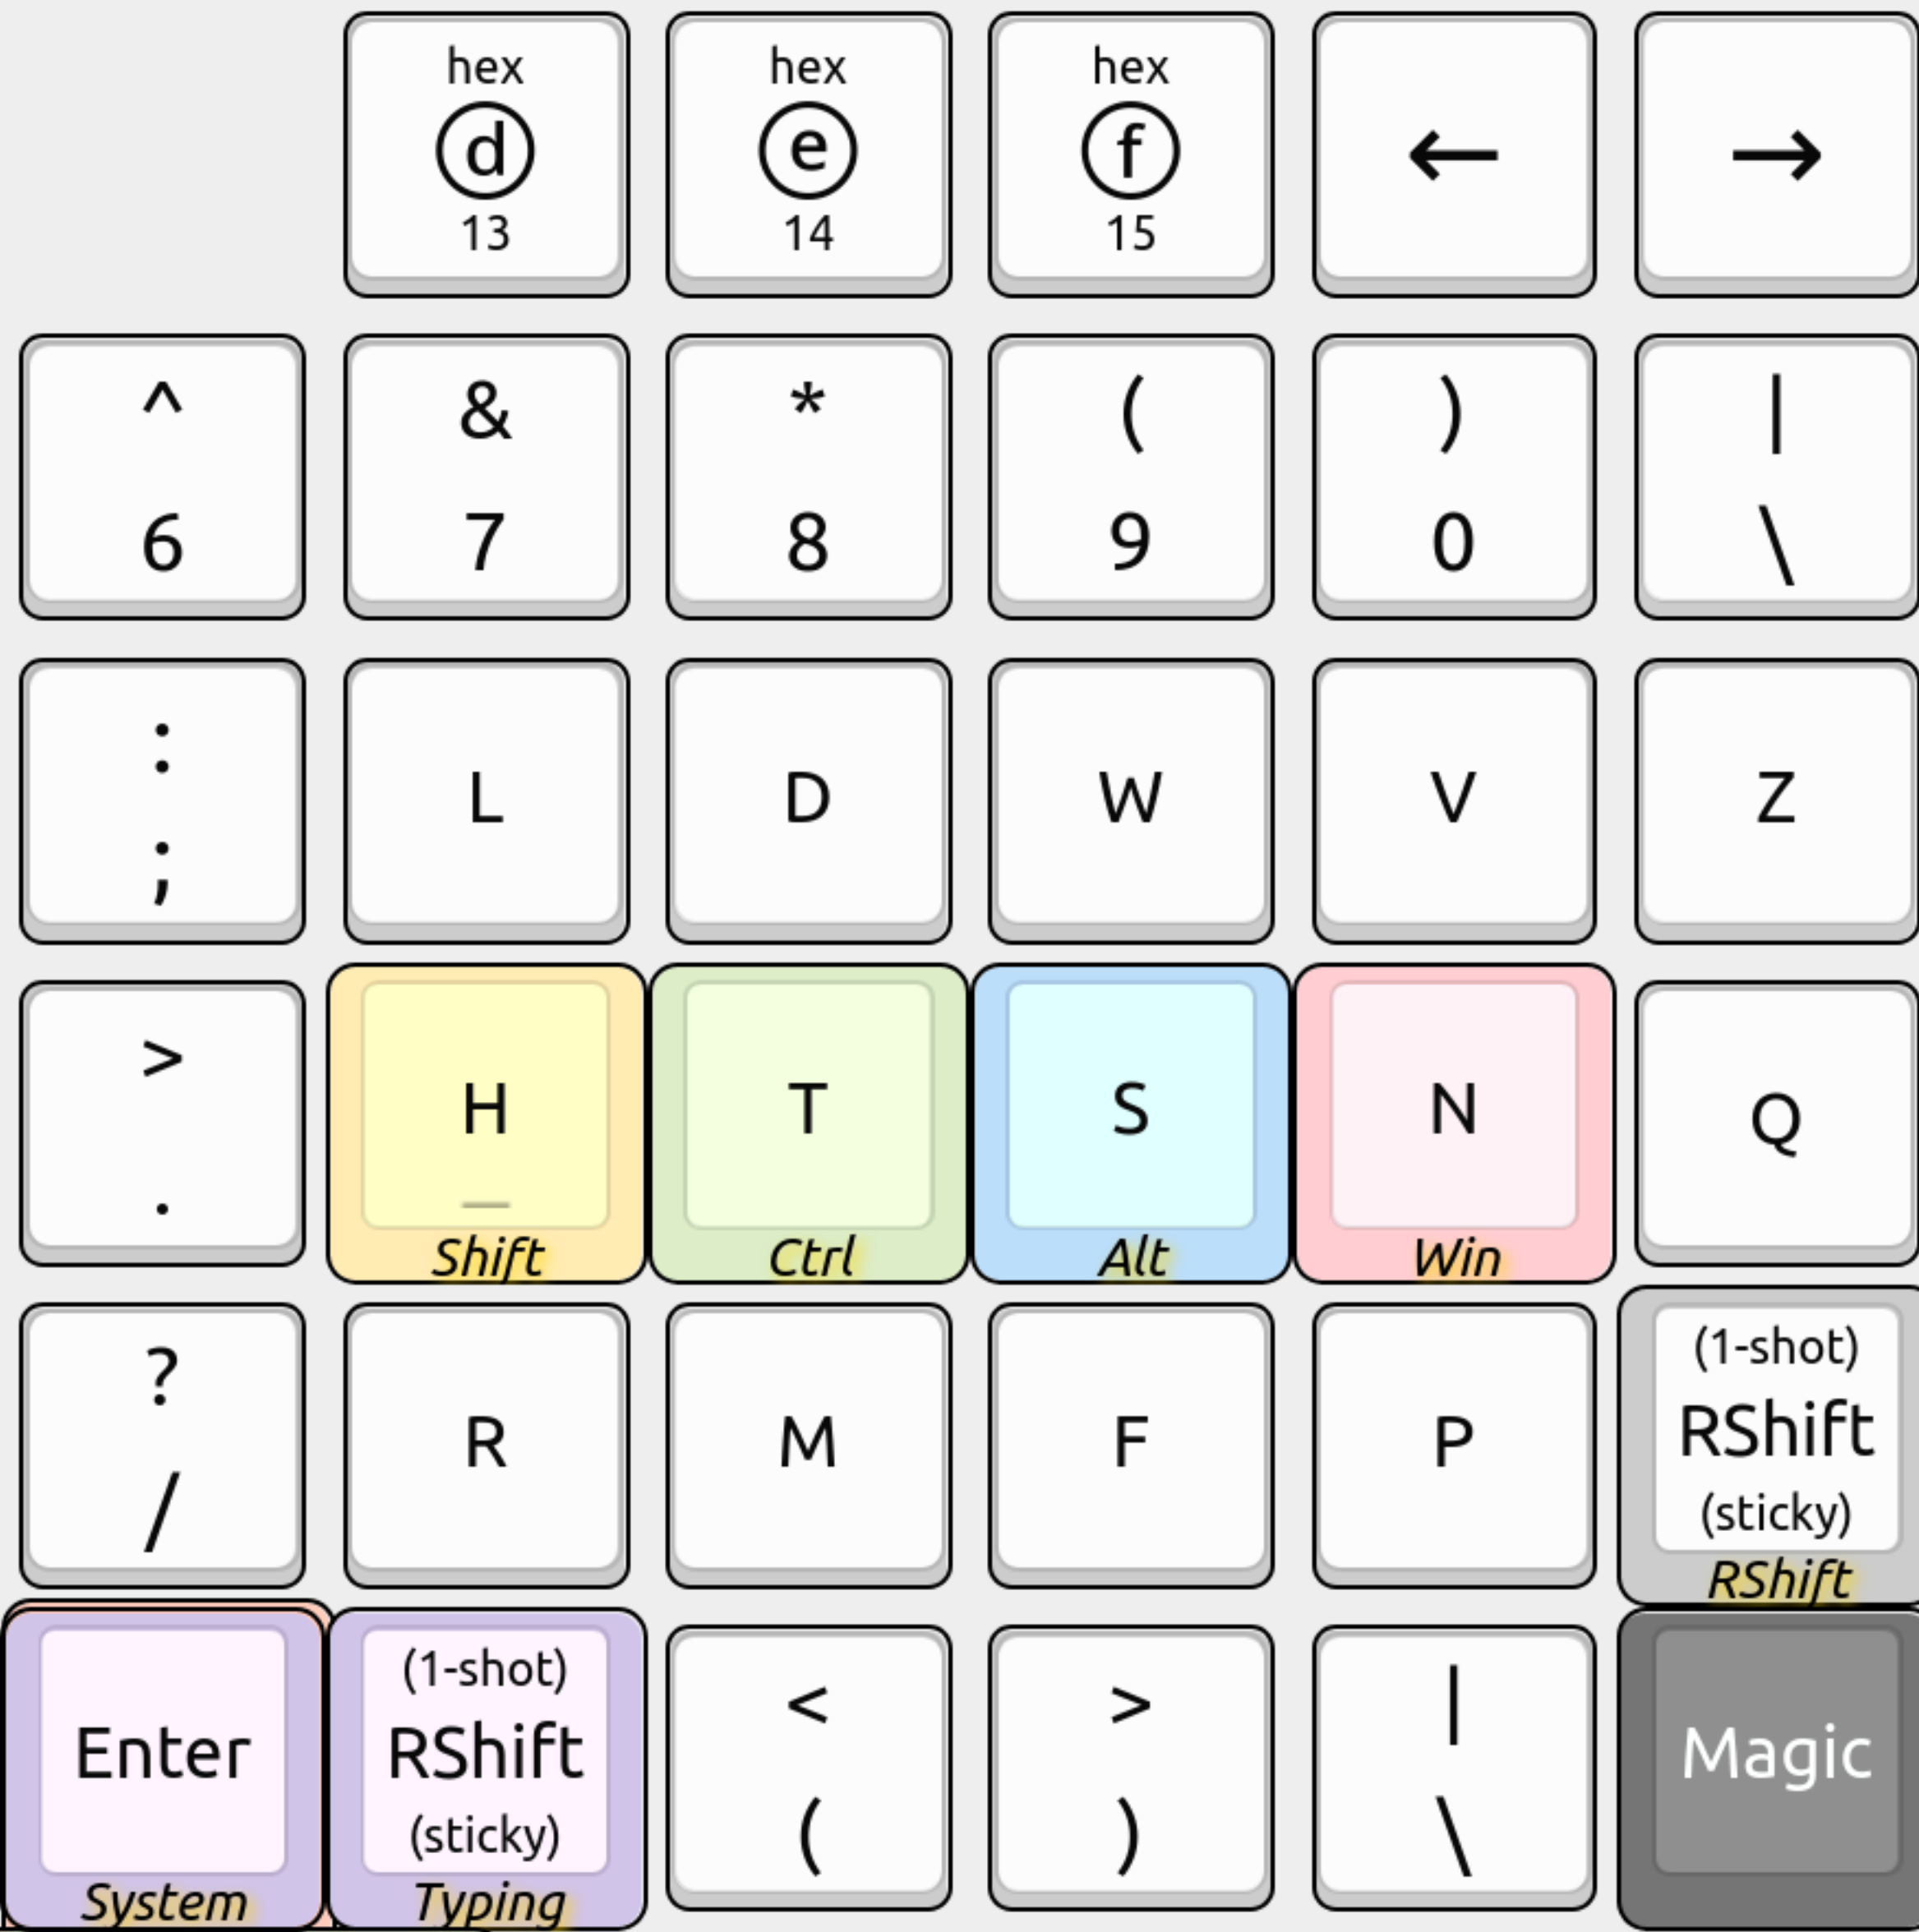

Engrammer

MoErgo Glove80 keyboard

Miryoku layers & home row mods

Glorious Engrammer keymap

with Engrammer alpha layout

See is.gd/sunaku_glove80

Engram

MoErgo Glove80 keyboard