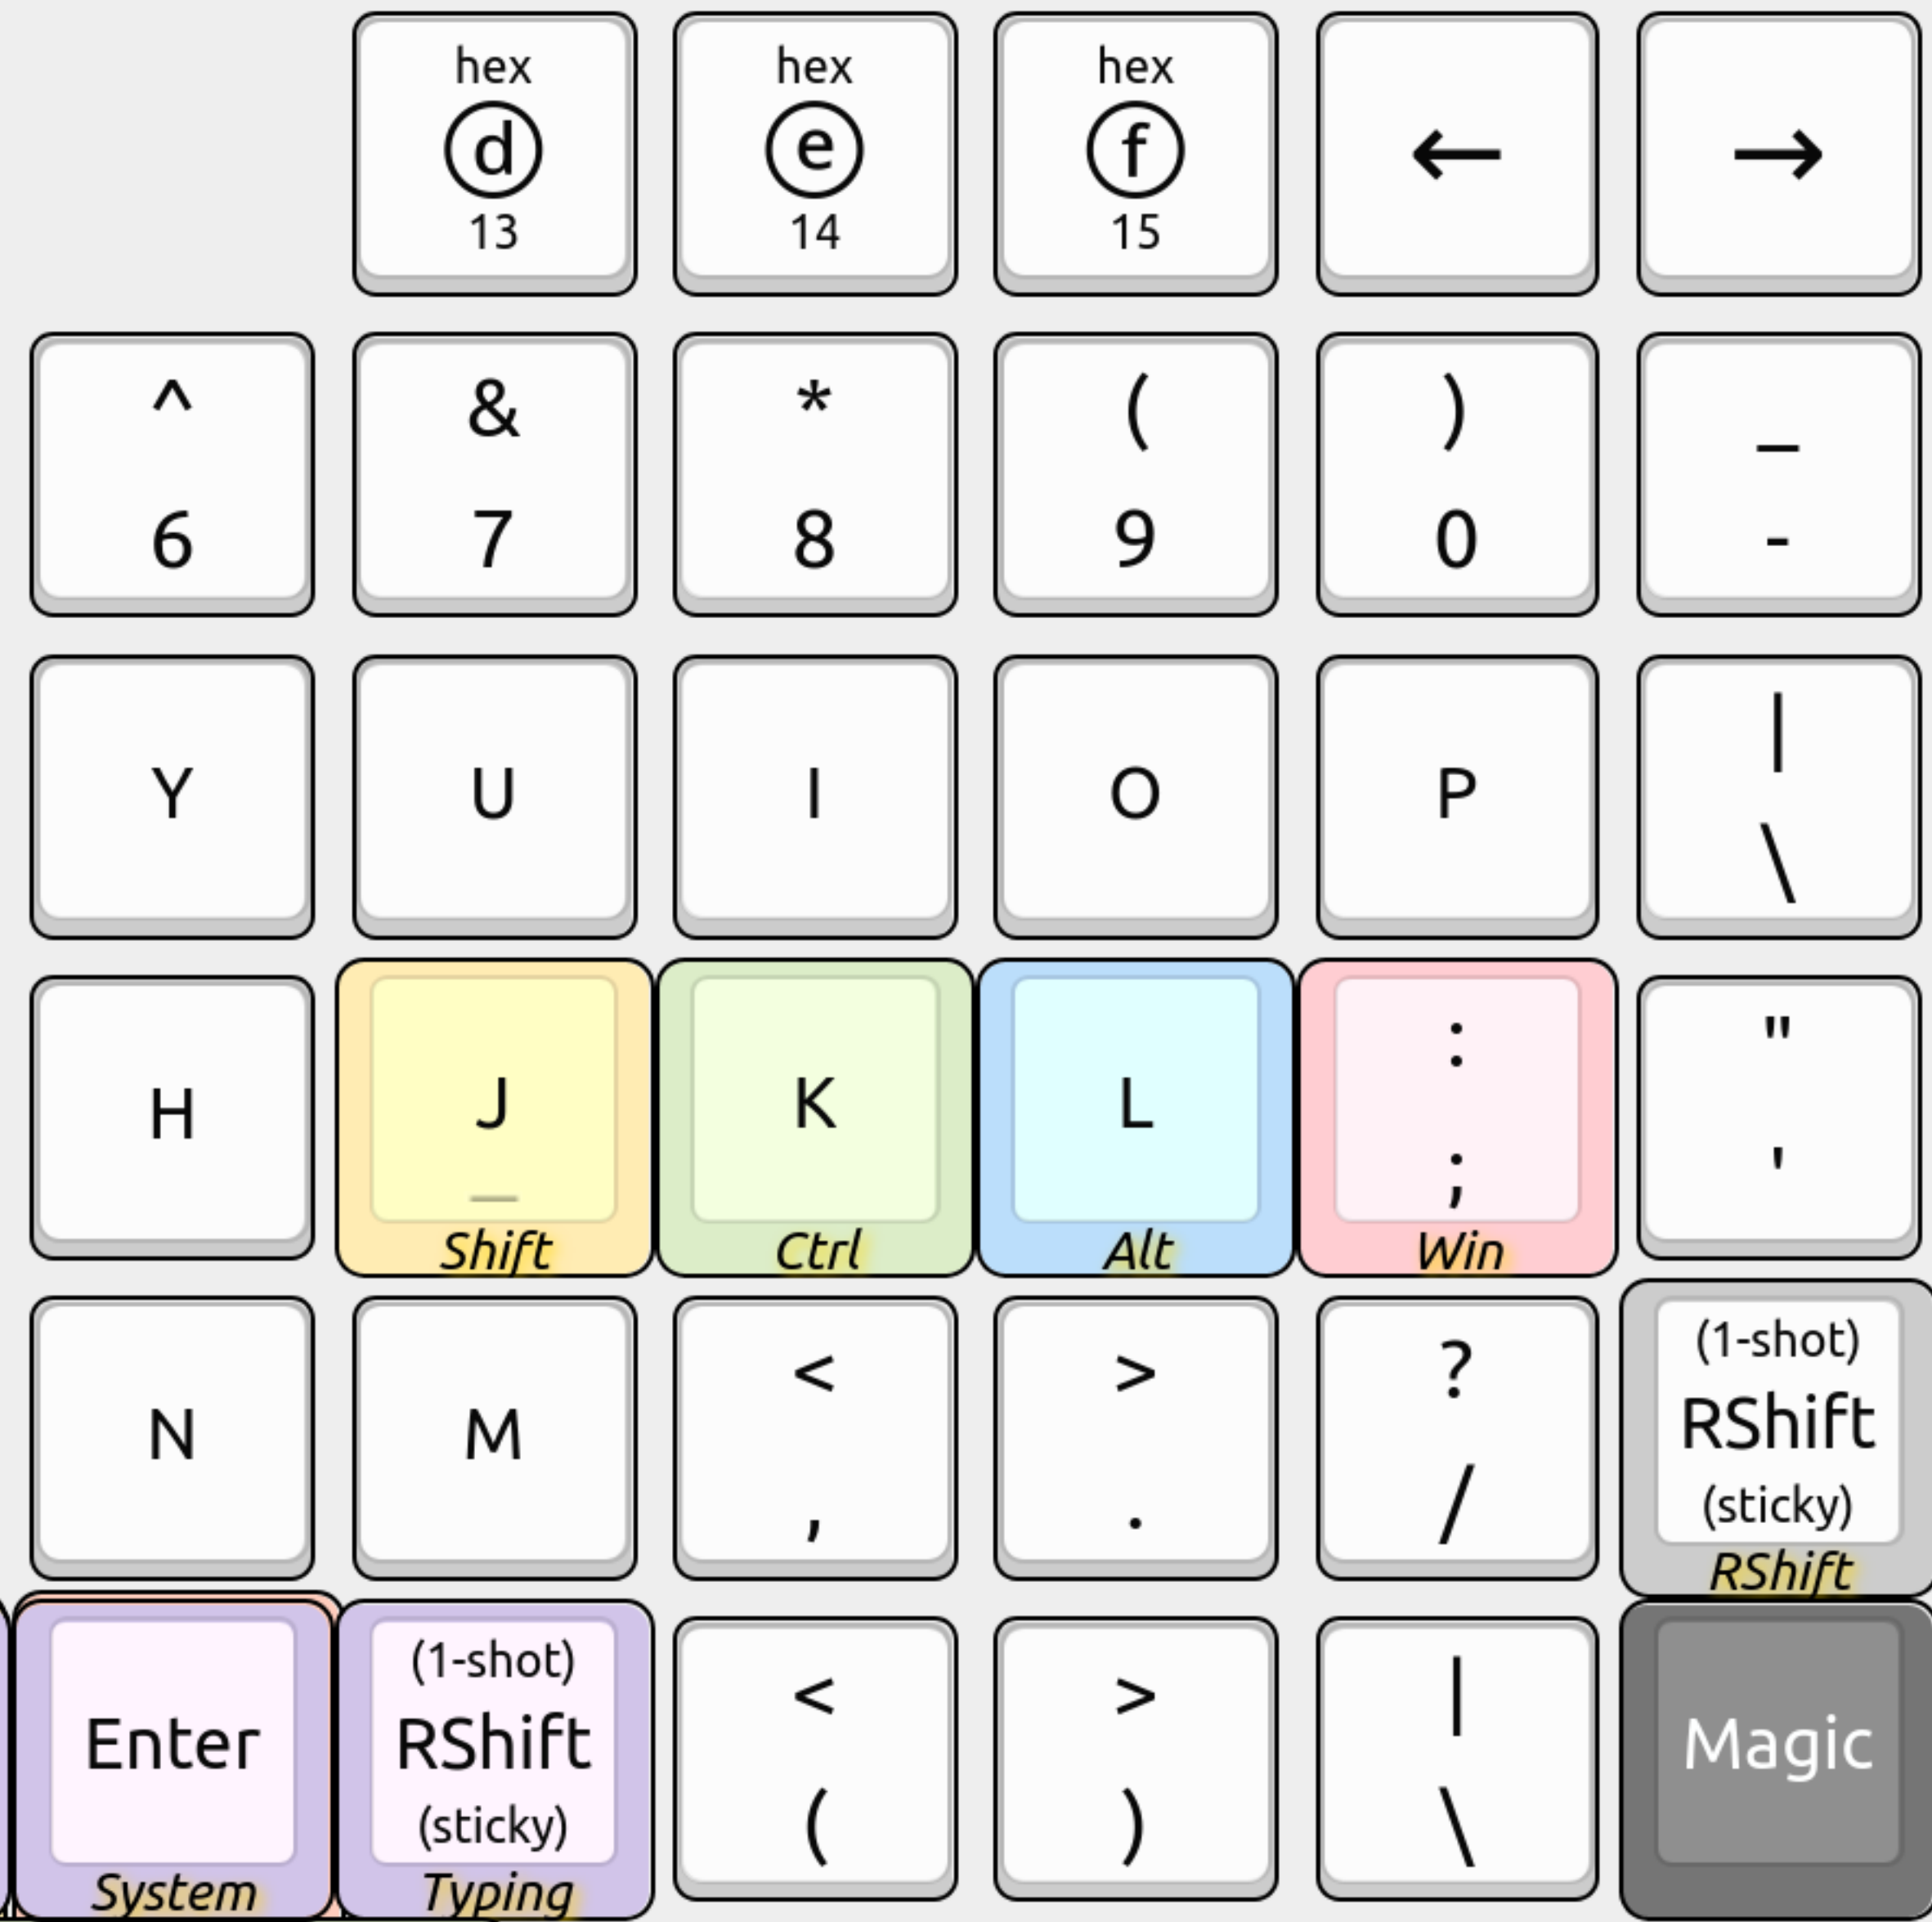

QWERTY

MoErgo Glove80 keyboard

Miryoku layers & home row mods

Glorious Engrammer keymap

with QWERTY alpha layout

See is.gd/sunaku_glove80