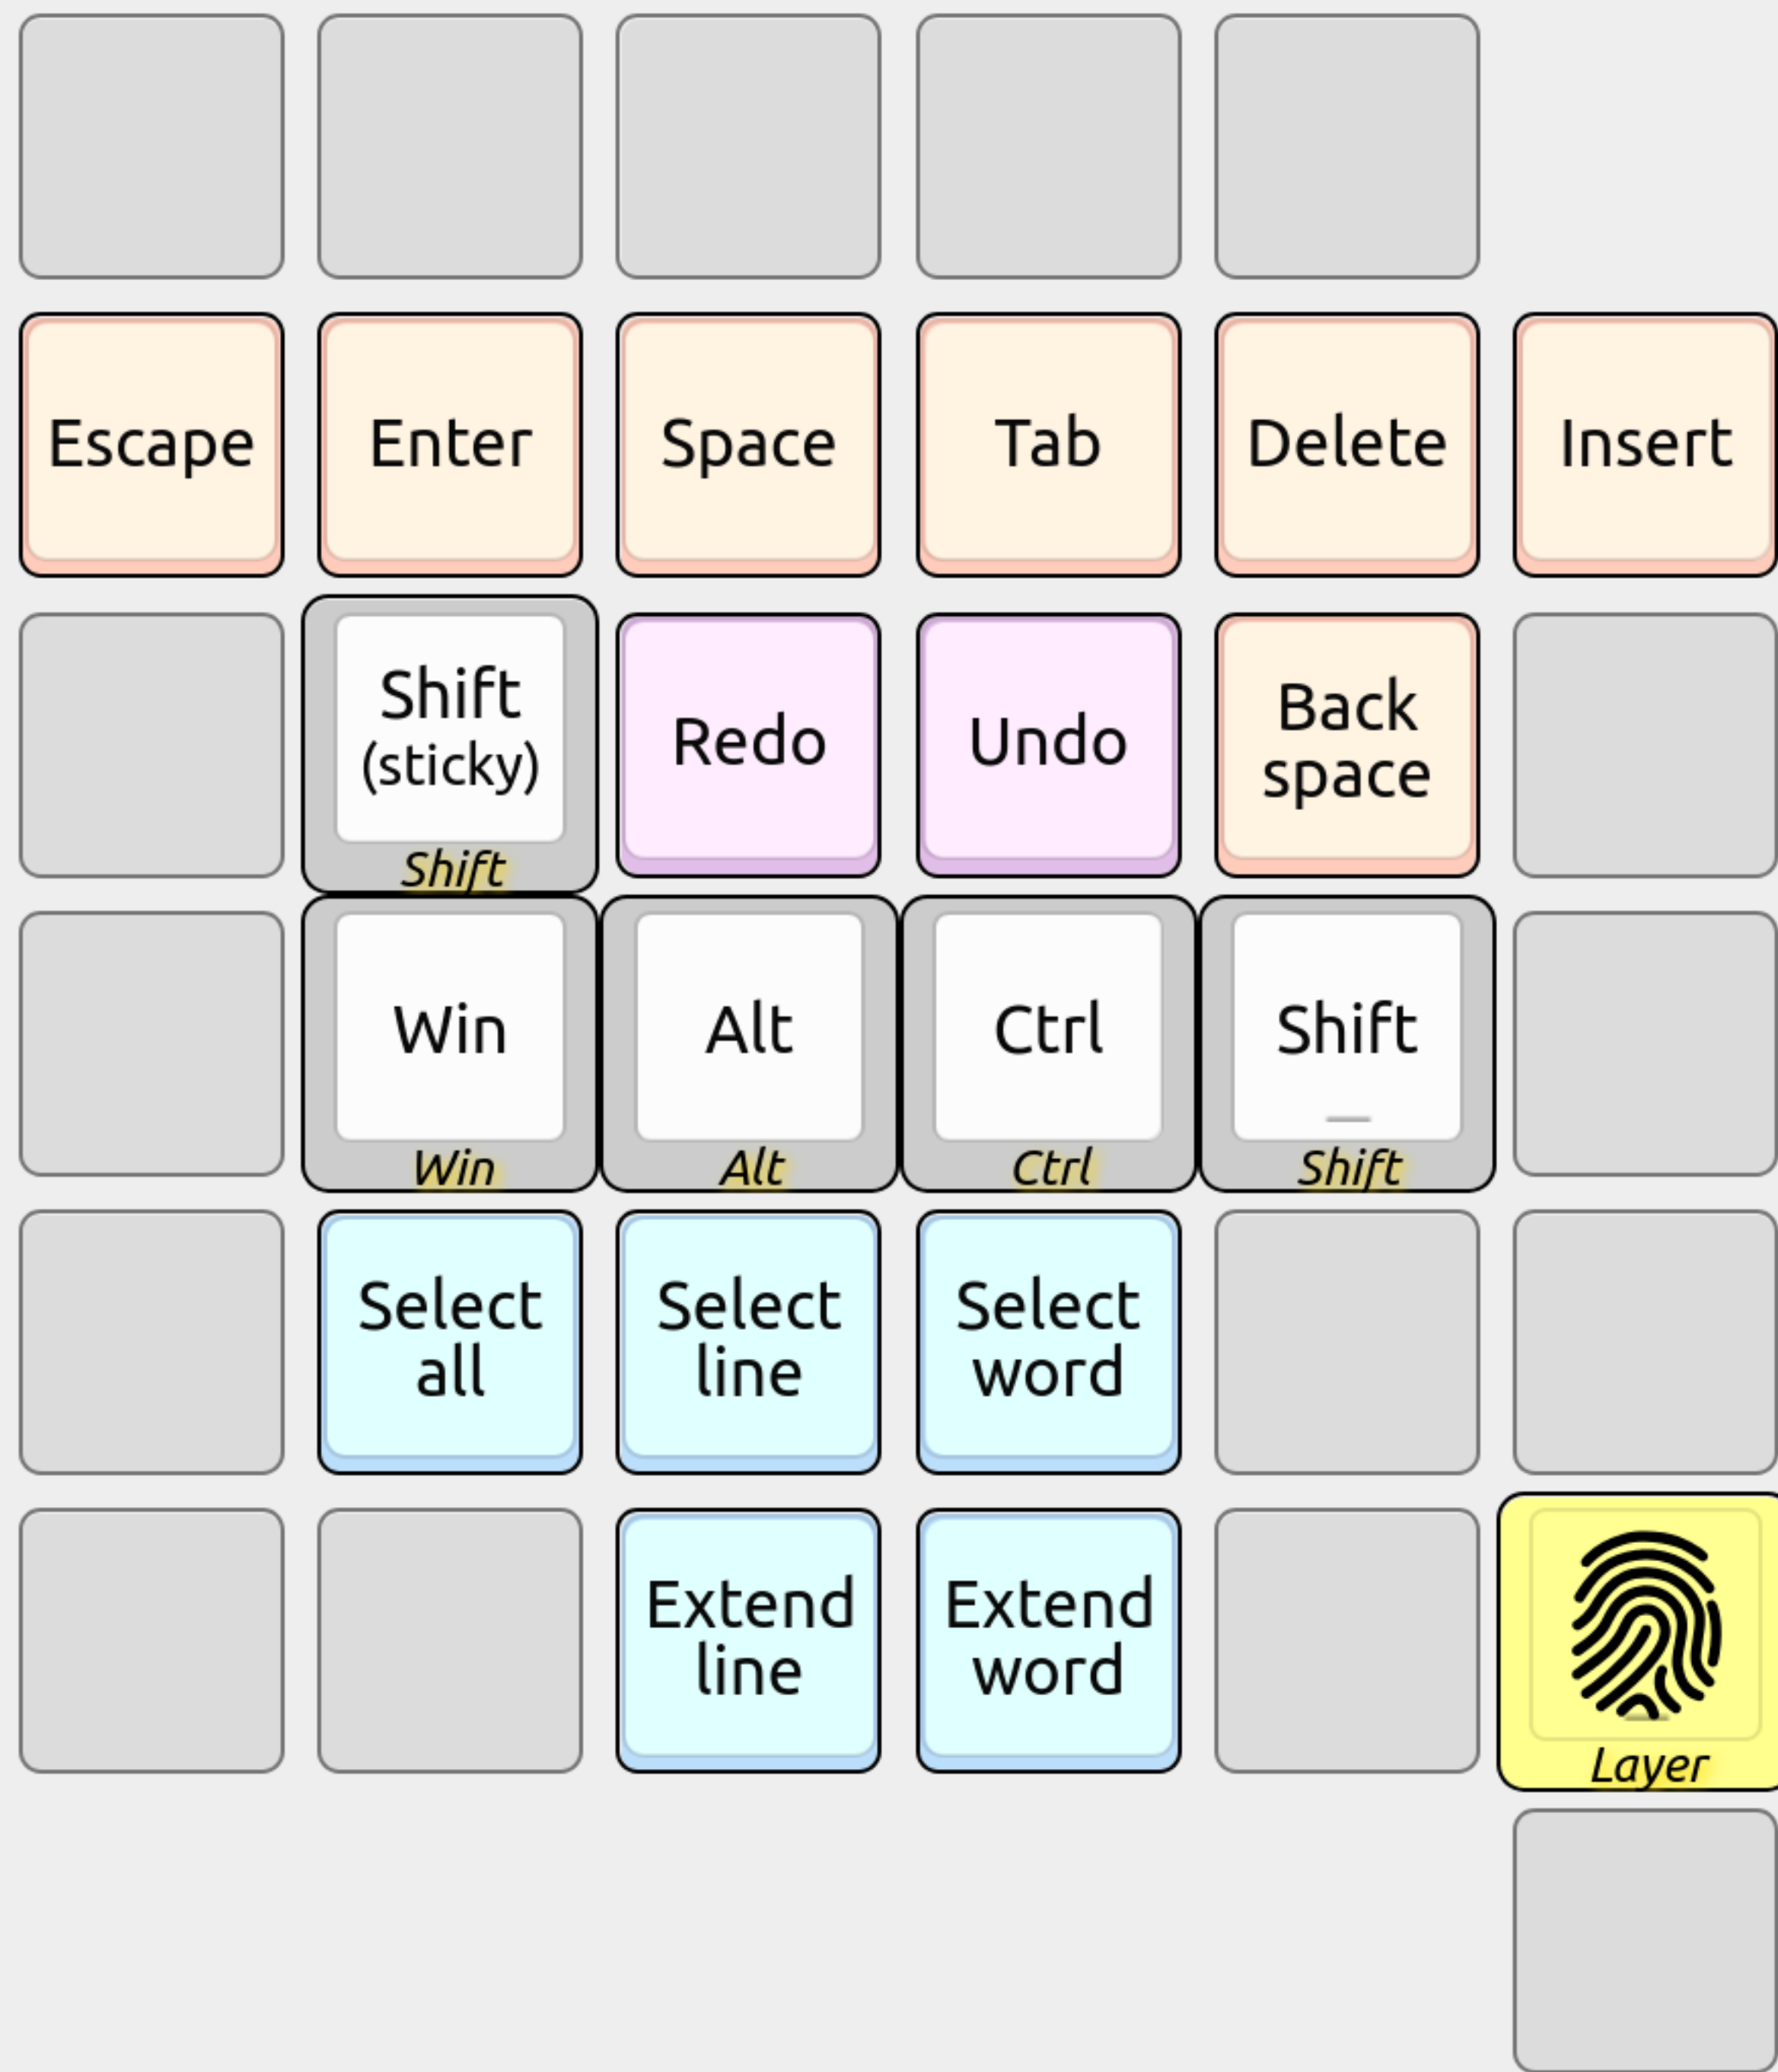

See is.gd/sunaku_glove80

Go to layer 6 Go to layer 7 Go to layer 8 Go to layer 9 Go to layer 10

Boot loader

Reset

Layer

Clear all BT profiles

Cursor Layer

MoErgo Glove80 keyboard

Miryoku layers & home row mods

Glorious Engrammer keymap

See is.gd/sunaku_glove80

Number Layer

MoErgo Glove80 keyboard

Miryoku layers & home row mods

Glorious Engrammer keymap

See is.gd/sunaku_glove80