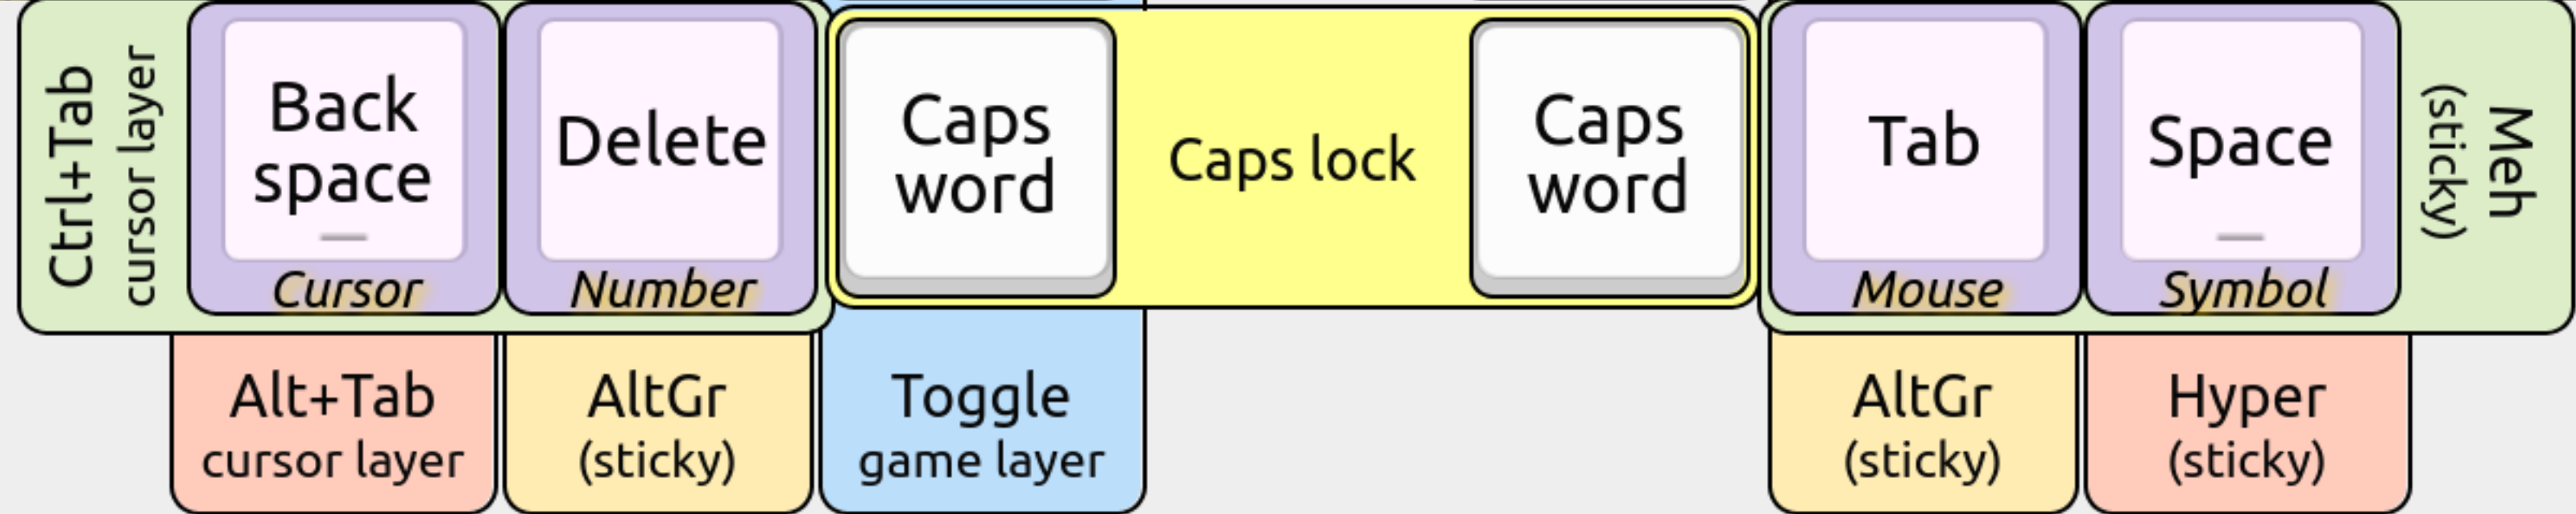

QWERTY

MoErgo Glove80 keyboard

Miryoku layers & home row mods

Glorious Engrammer keymap

with QWERTY alpha layout

See is.gd/sunaku_glove80