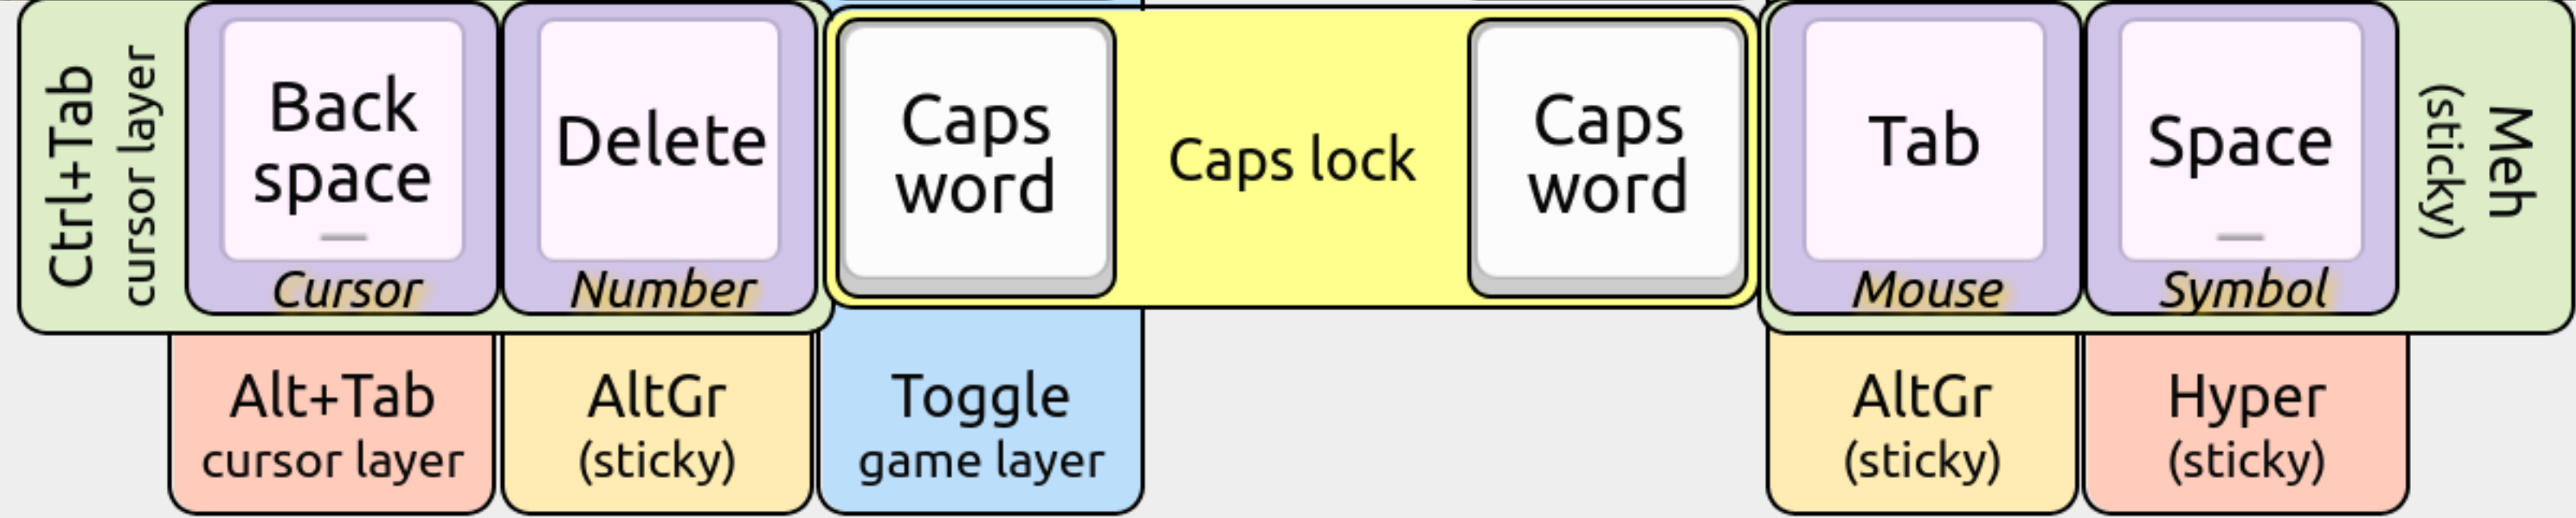

with QWERTY alpha layout

See is.gd/sunaku_glove80

(Template)

MoErgo Glove80 keyboard

Miryoku layers & home row mods

Glorious Engrammer keymap

with TEMPLATE alpha layout

See is.gd/sunaku_glove80

Clear this BT profile

Go to layer 0 Go to layer 1 Go to layer 2 Go to layer 3 Go to layer 4 Go to layer 5

Speed + Sat + Hue + Bright + RGB toggle

Boot loader Speed - Sat - Hue - Bright - Effect +

Reset

Layer

Use BT profile #2 Use BT profile #3 Factory layer toggle

Use BT profile #0 Use BT profile #1 Output to USB (wired)

Magic Layer

MoErgo Glove80 keyboard

Miryoku layers & home row mods

Glorious Engrammer keymap