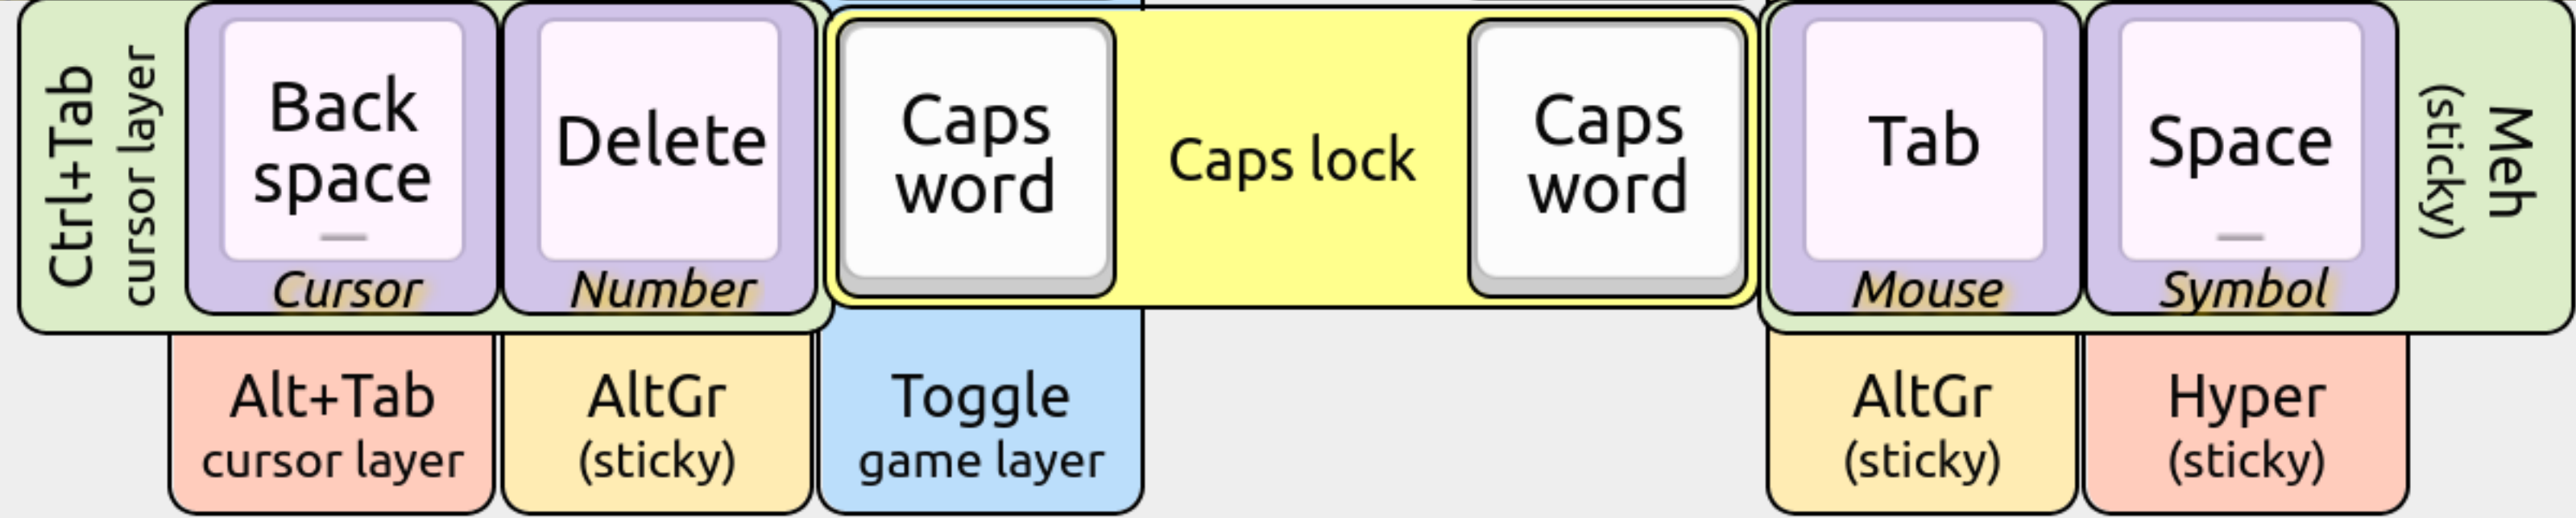

Engram

MoErgo Glove80 keyboard

Miryoku layers & home row mods

Glorious Engrammer keymap

with Arno's Engram 2.0 alpha layout

See is.gd/sunaku_glove80