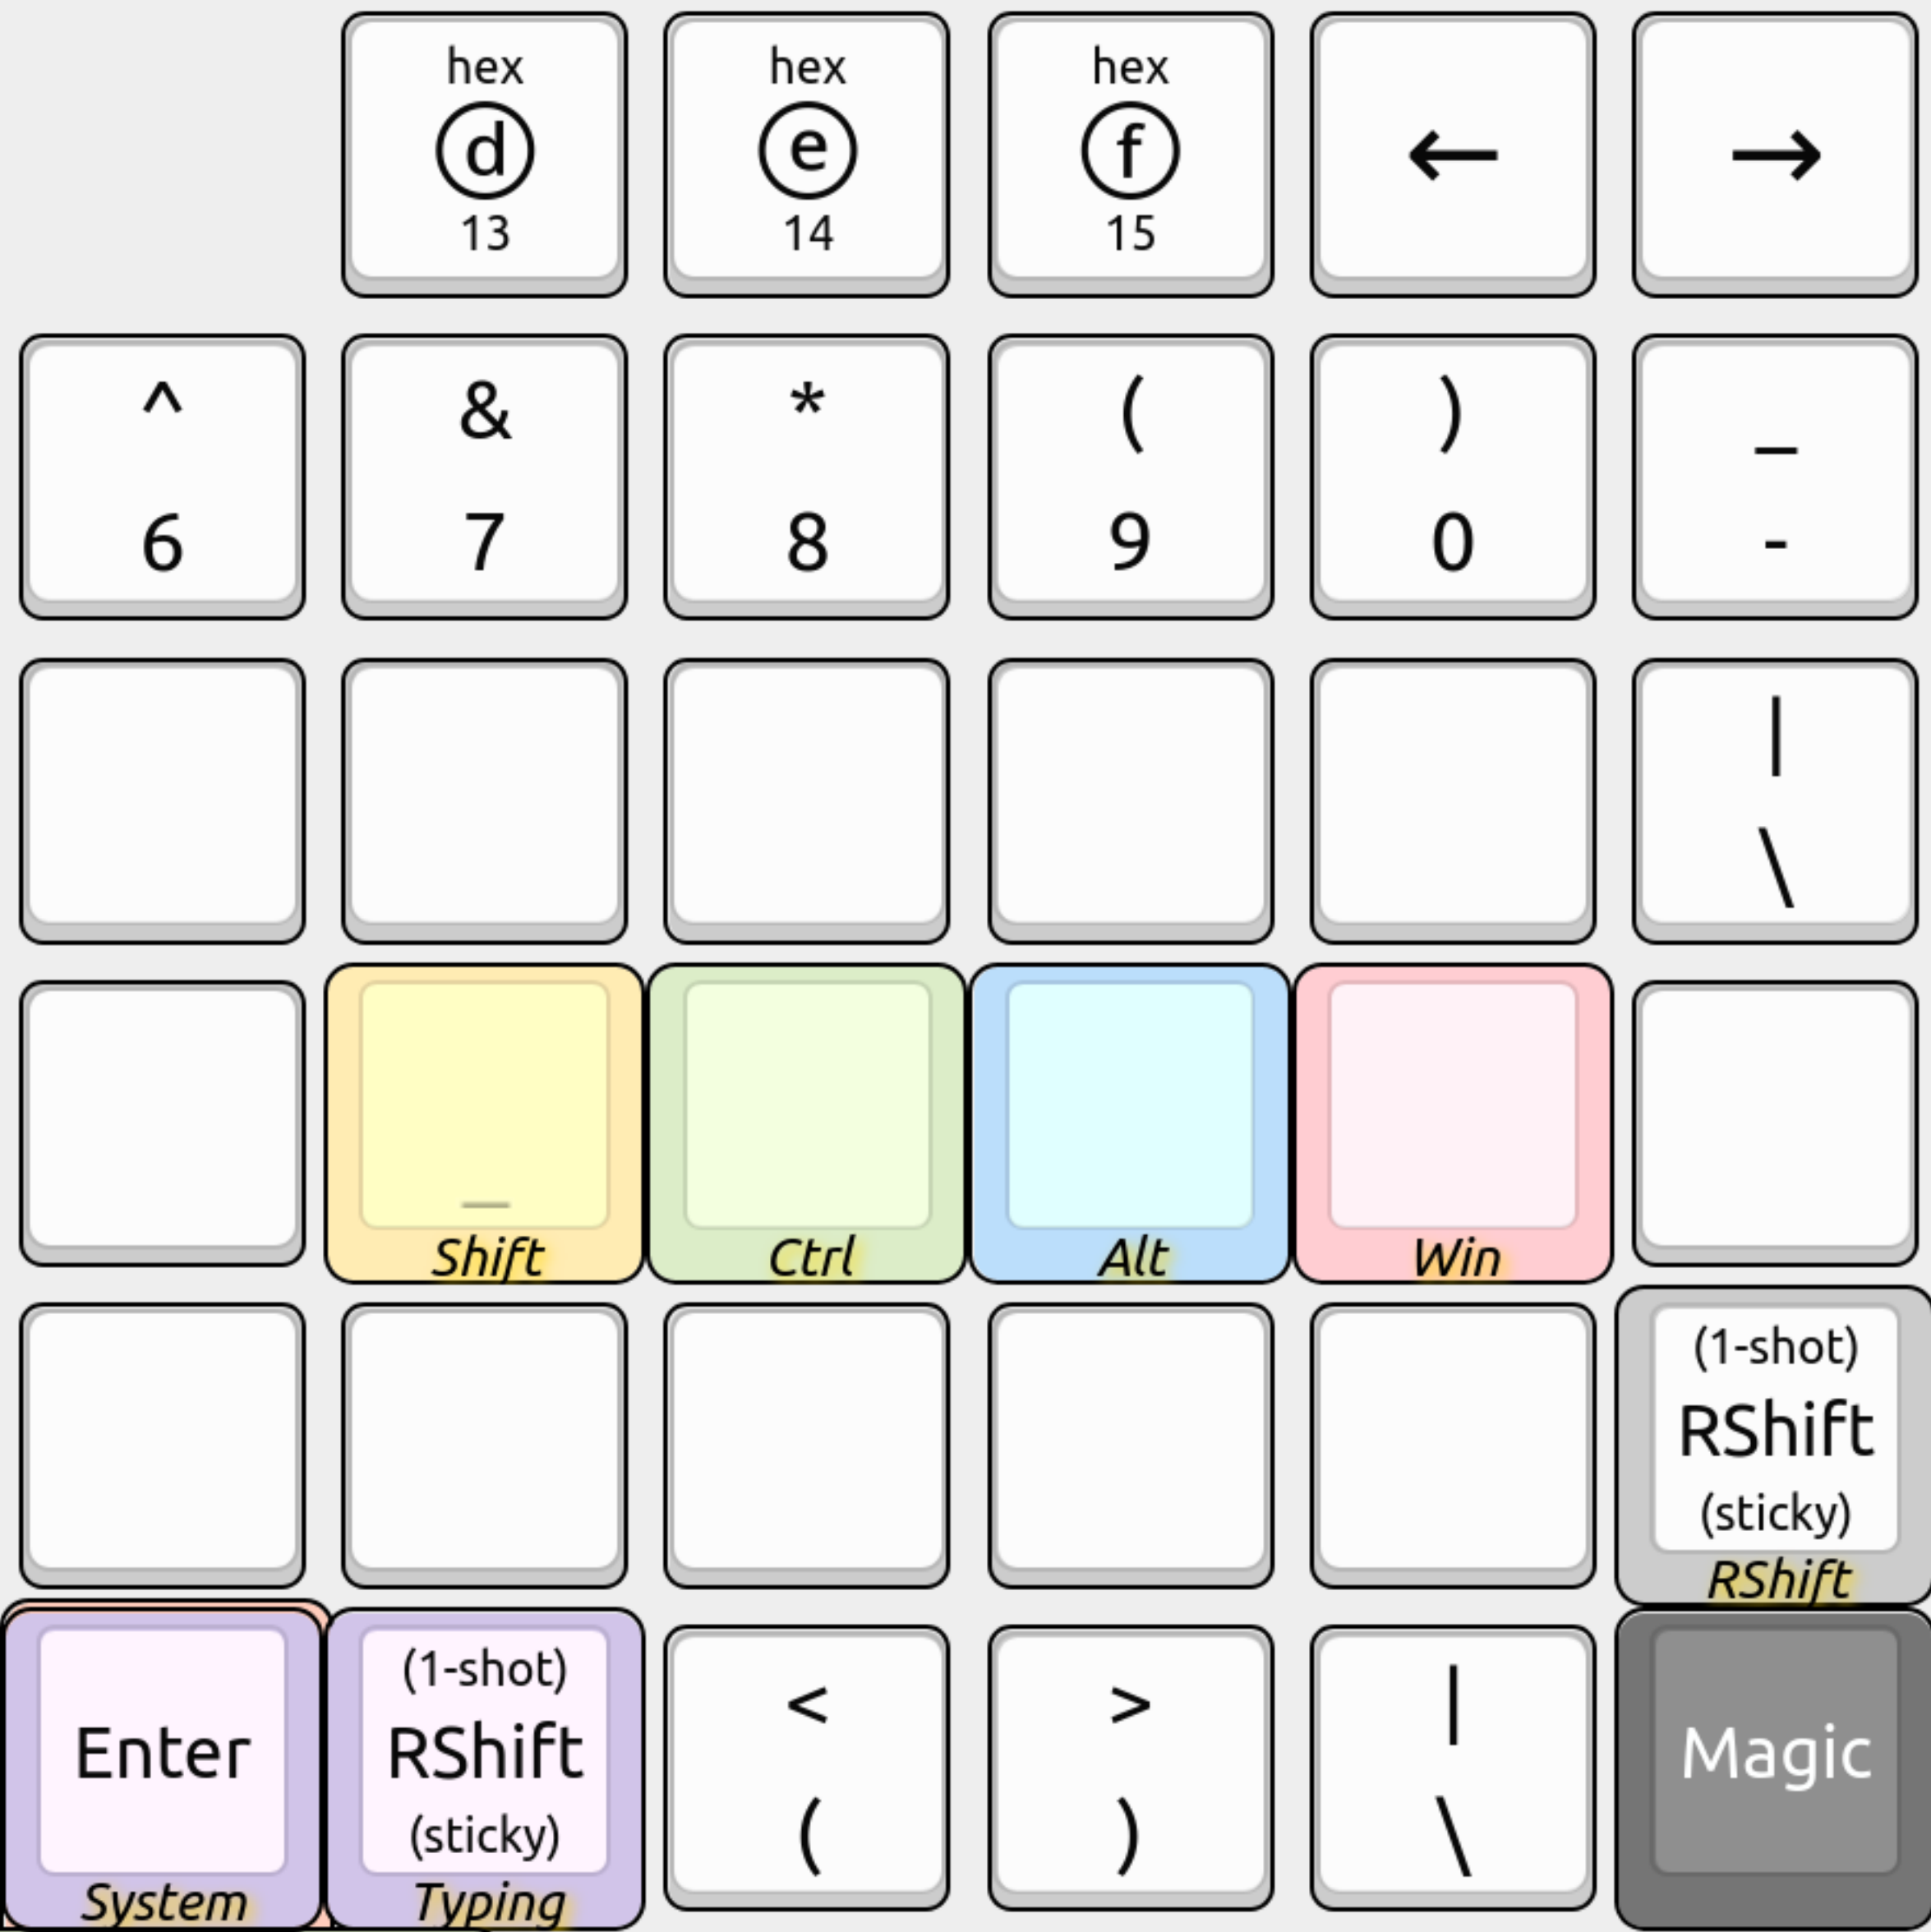

with QWERTY alpha layout

See is.gd/sunaku_glove80

(Template)

MoErgo Glove80 keyboard

Miryoku layers & home row mods

Glorious Engrammer keymap

with TEMPLATE alpha layout

See is.gd/sunaku_glove80

Clear this BT profile

Go to layer 0 Go to layer 1 Go to layer 2 Go to layer 3 Go to layer 4 Go to layer 5

Speed + Sat + Hue + Bright + RGB toggle

Boot loader Speed - Sat - Hue - Bright - Effect +

Reset

Layer