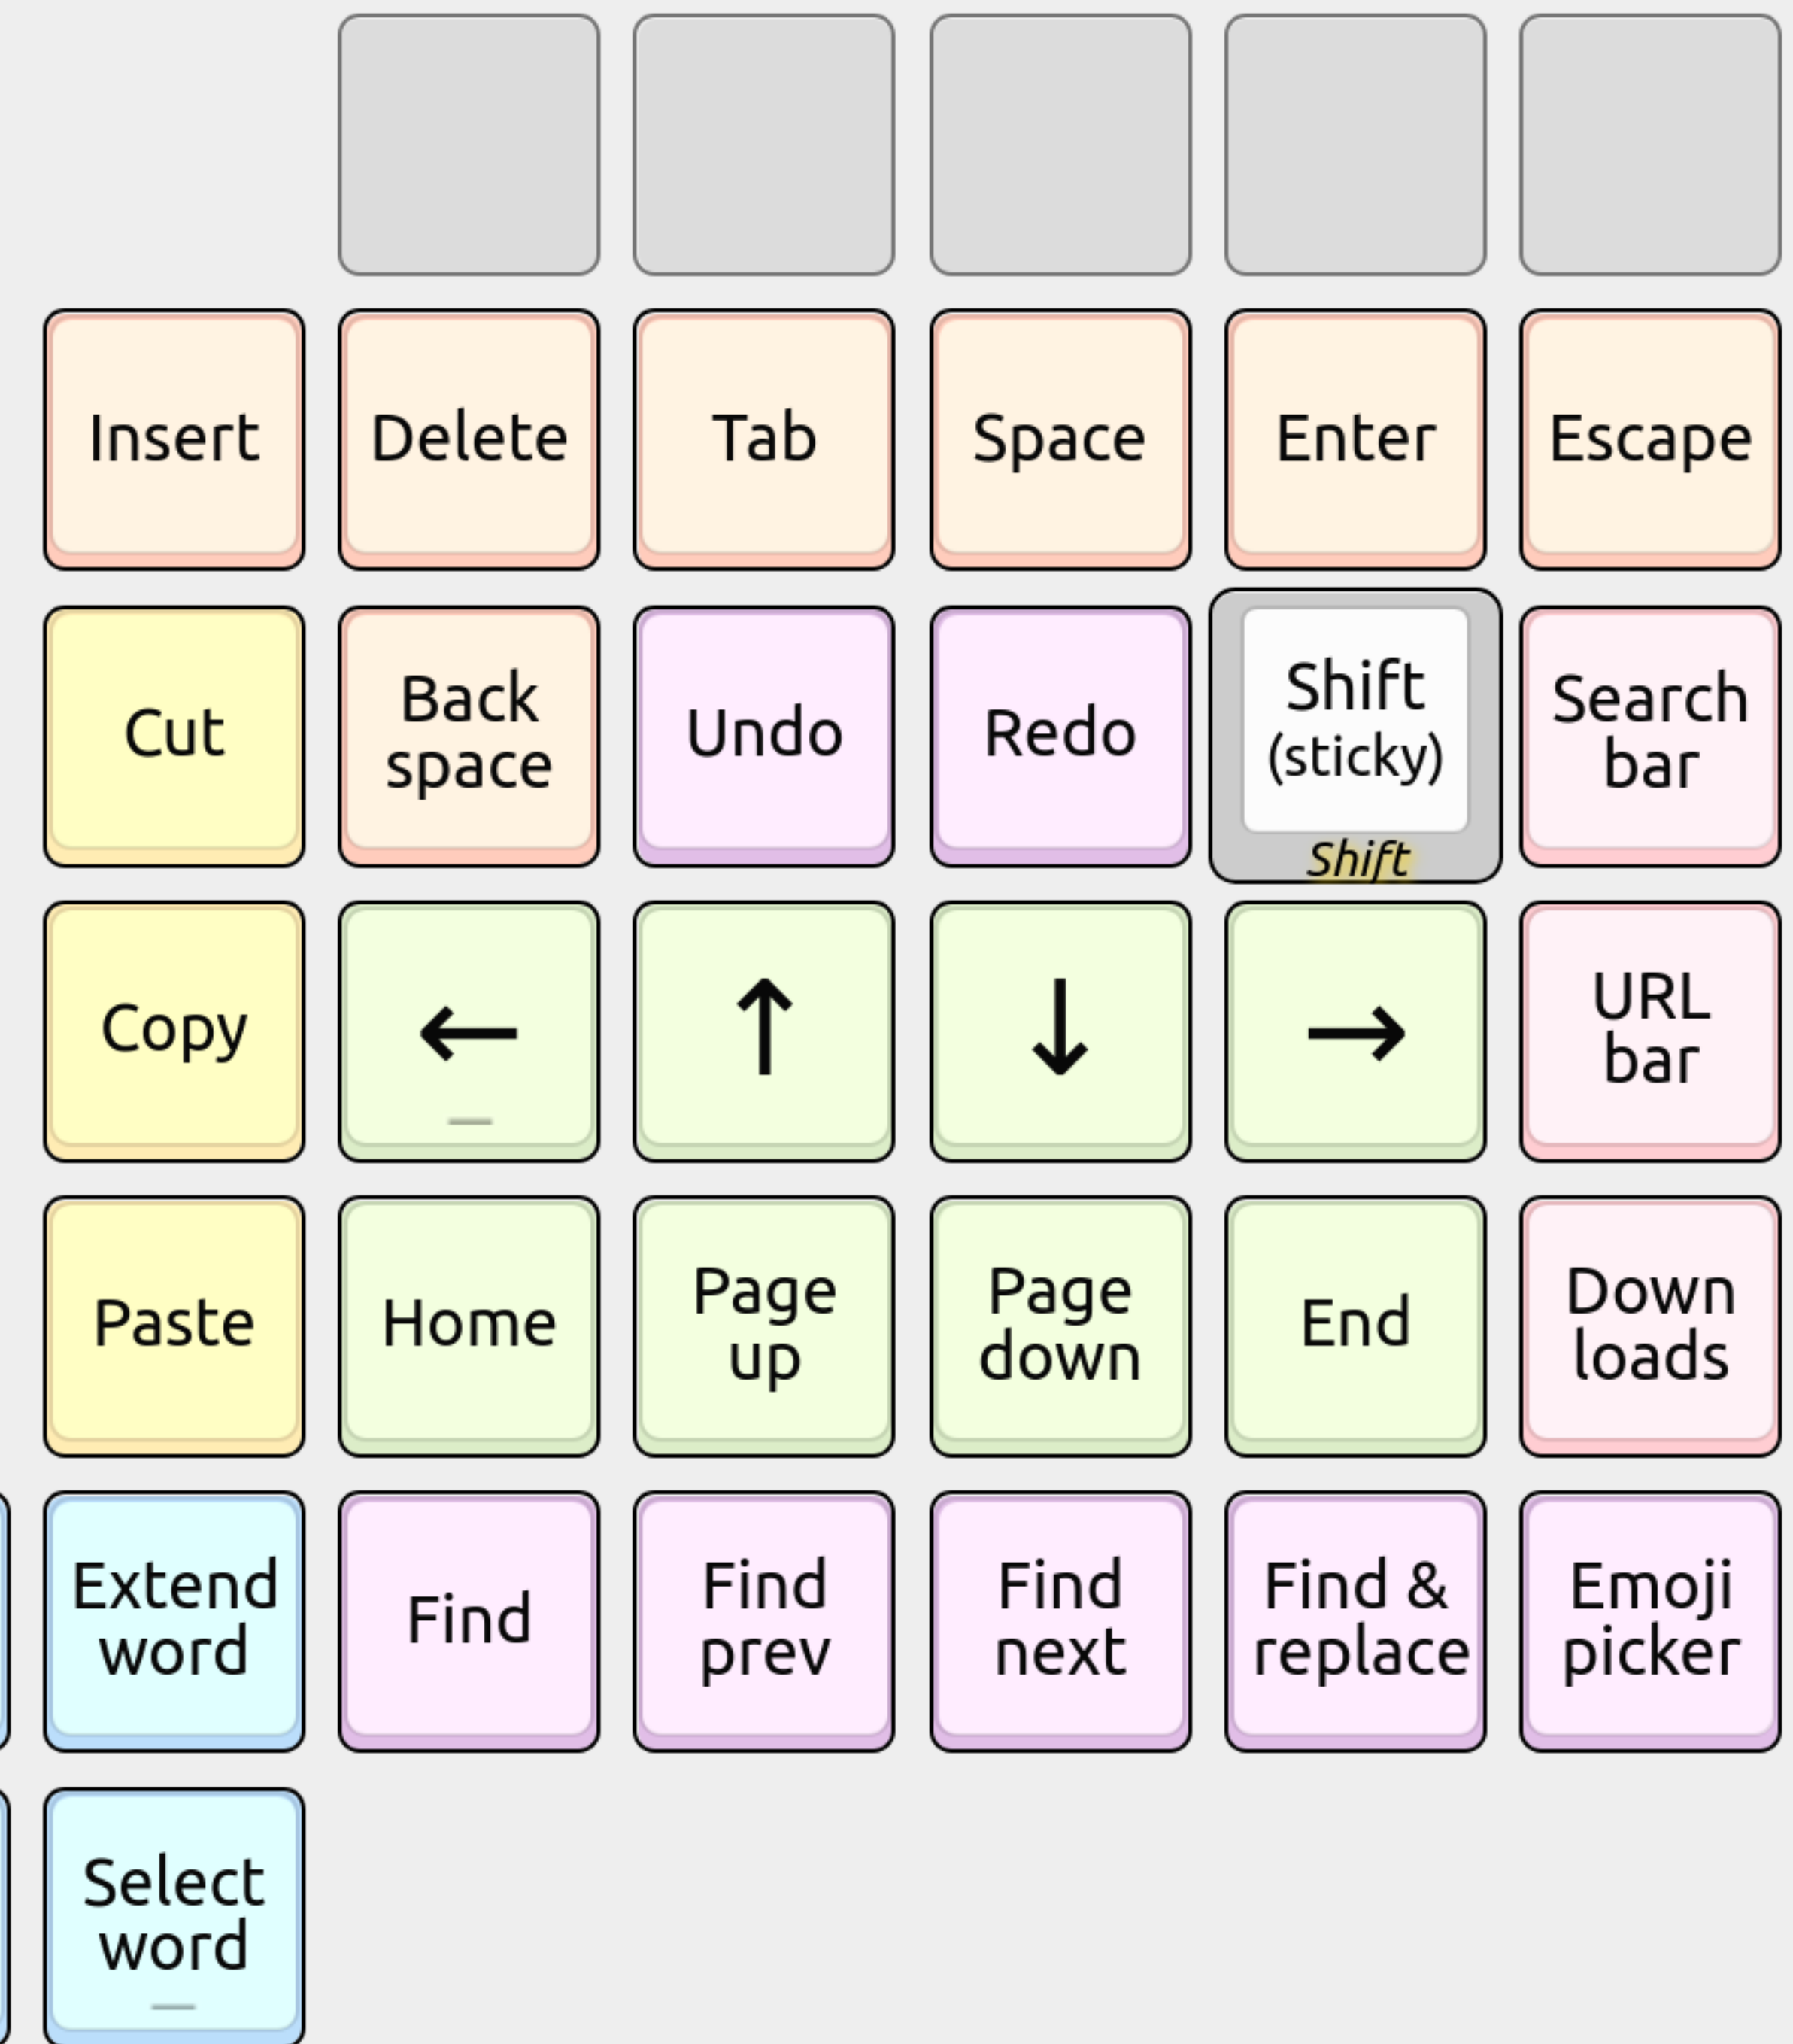

Cursor Layer

MoErgo Glove80 keyboard

Miryoku layers & home row mods

Glorious Engrammer keymap

See is.gd/sunaku_glove80