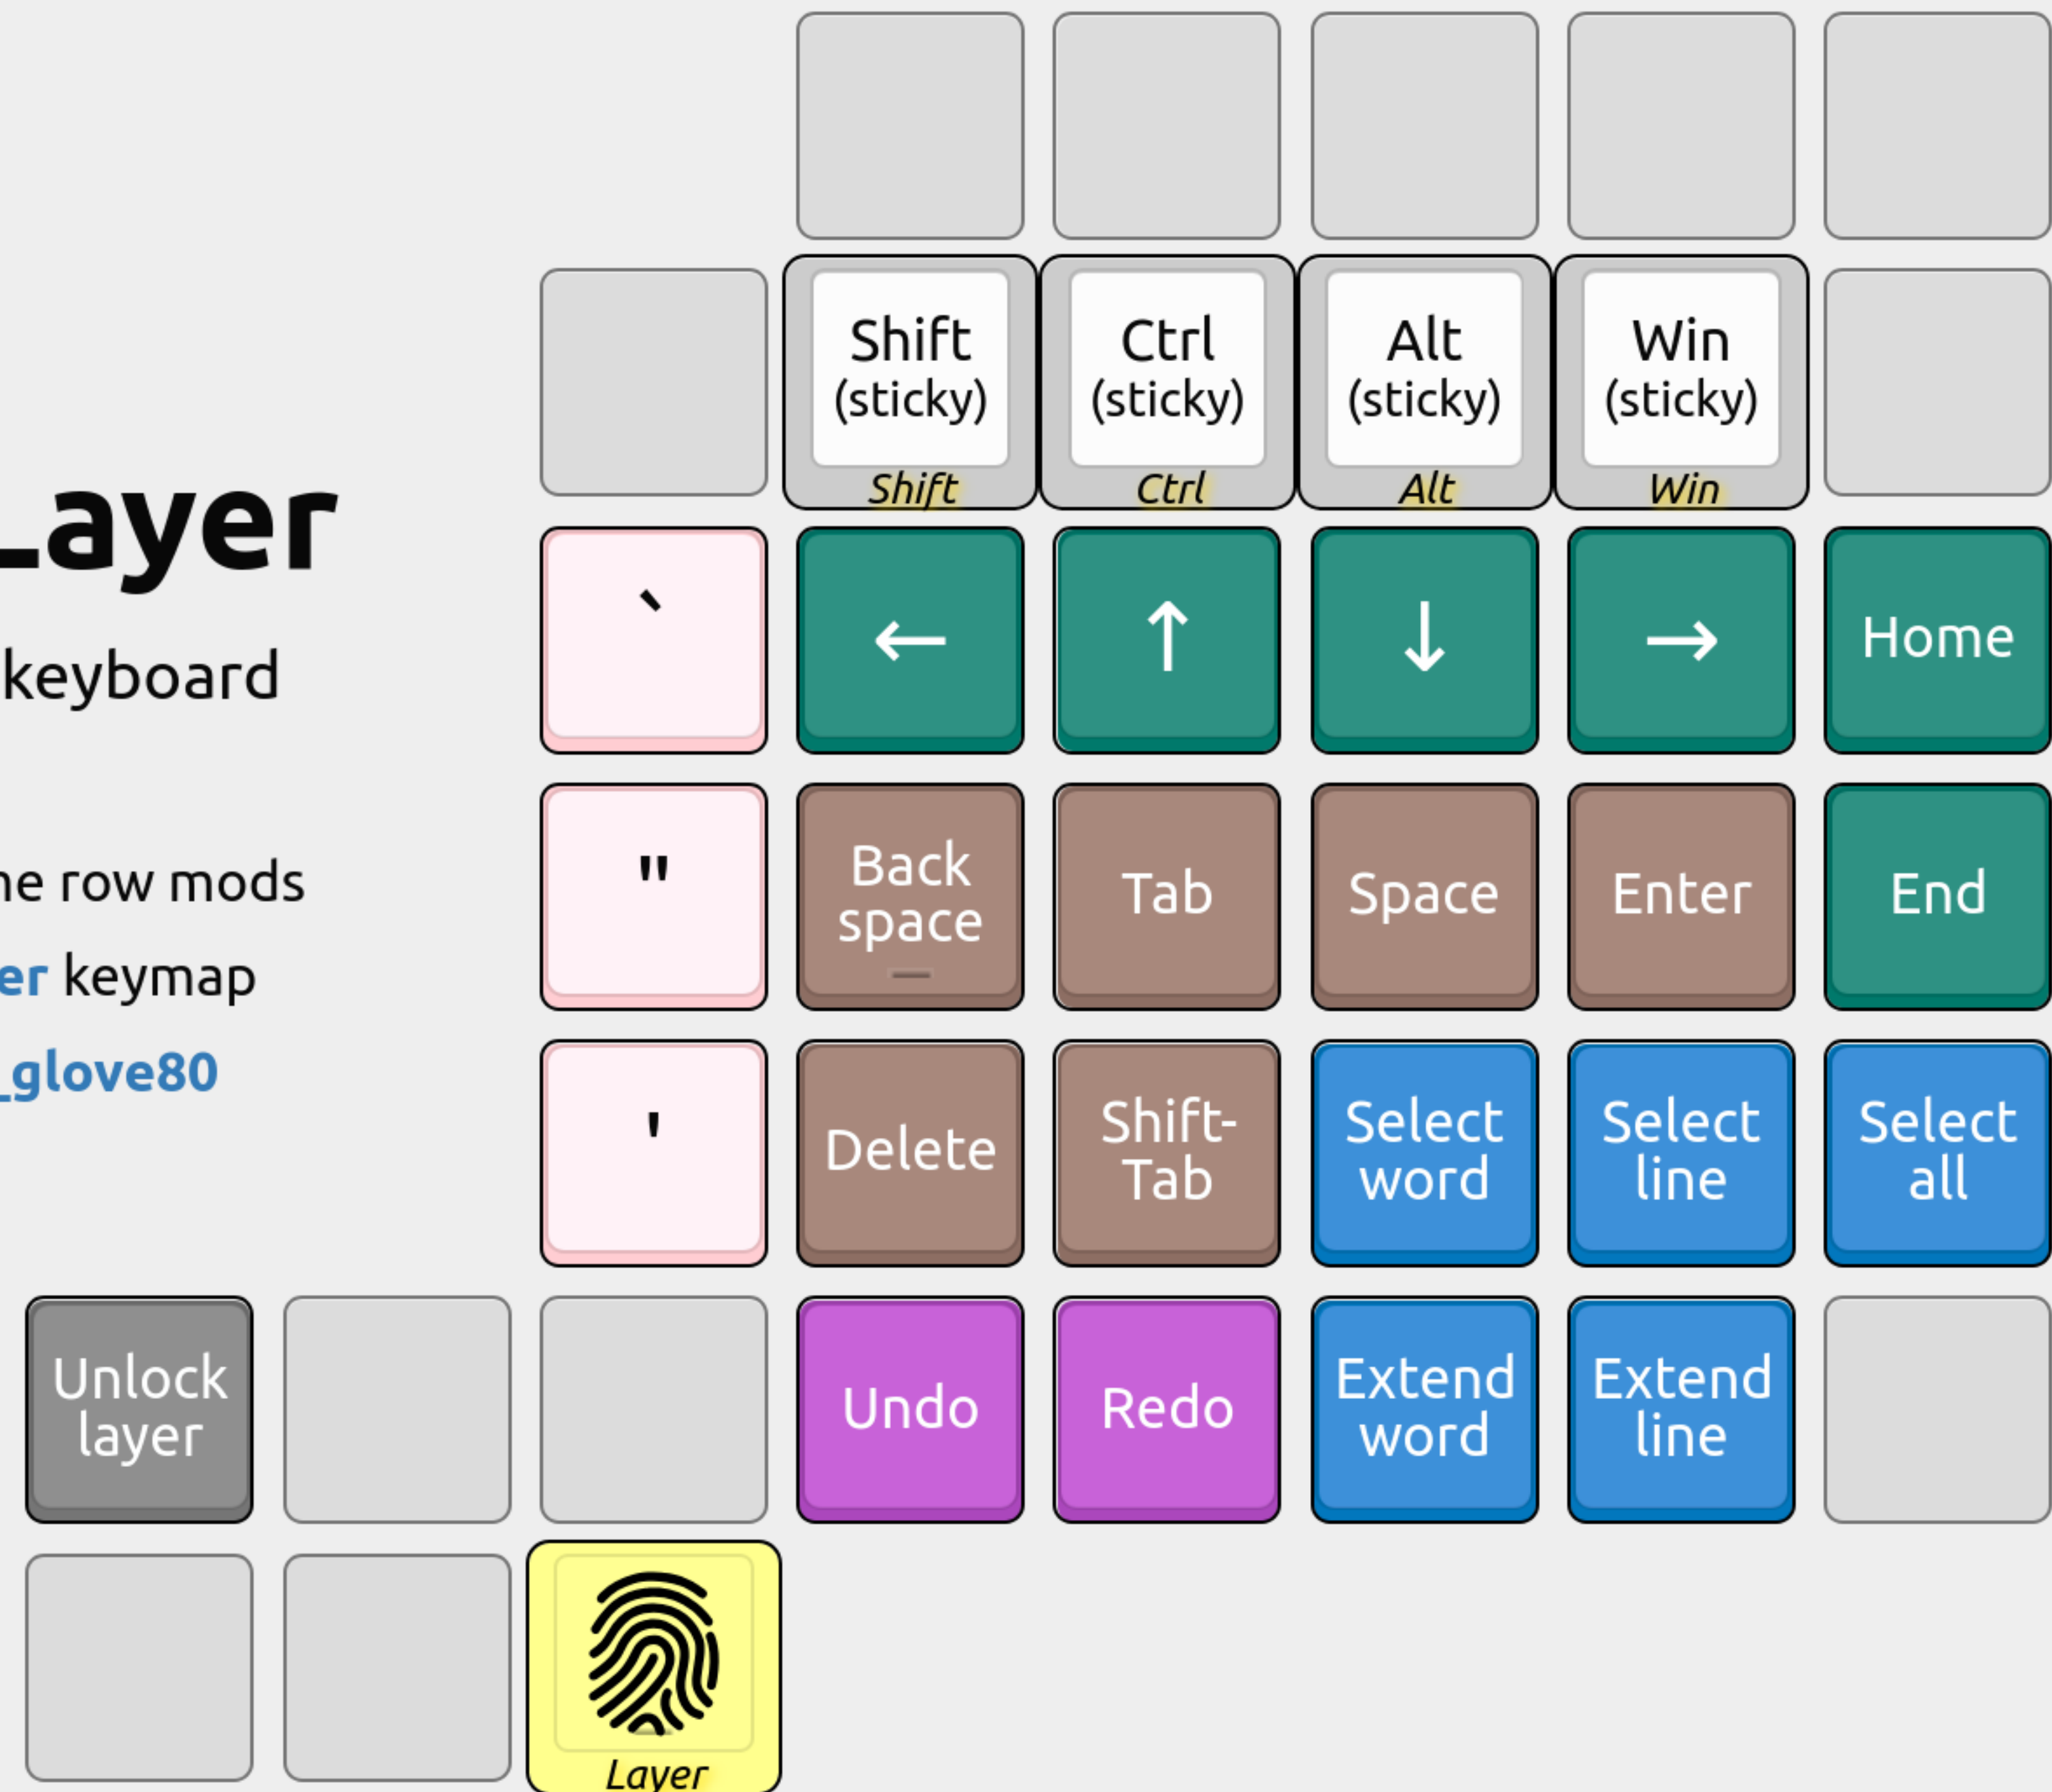

Glorious Engrammer keymap

See is.gd/sunaku_glove80

Symbol Layer

MoErgo Glove80 keyboard

Miryoku layers & home row mods

Glorious Engrammer keymap

See is.gd/sunaku_glove80

System Layer

MoErgo Glove80 keyboard

Miryoku layers & home row mods

Glorious Engrammer keymap

See is.gd/sunaku_glove80

LALT RSFT RALT
✦ **Legend** ✦
LCTL Base RCTL

World Layer

MoErgo Glove80 keyboard

Miryoku layers & home row mods
Glorious Engrammer keymap
See is.gd/sunaku_glove80