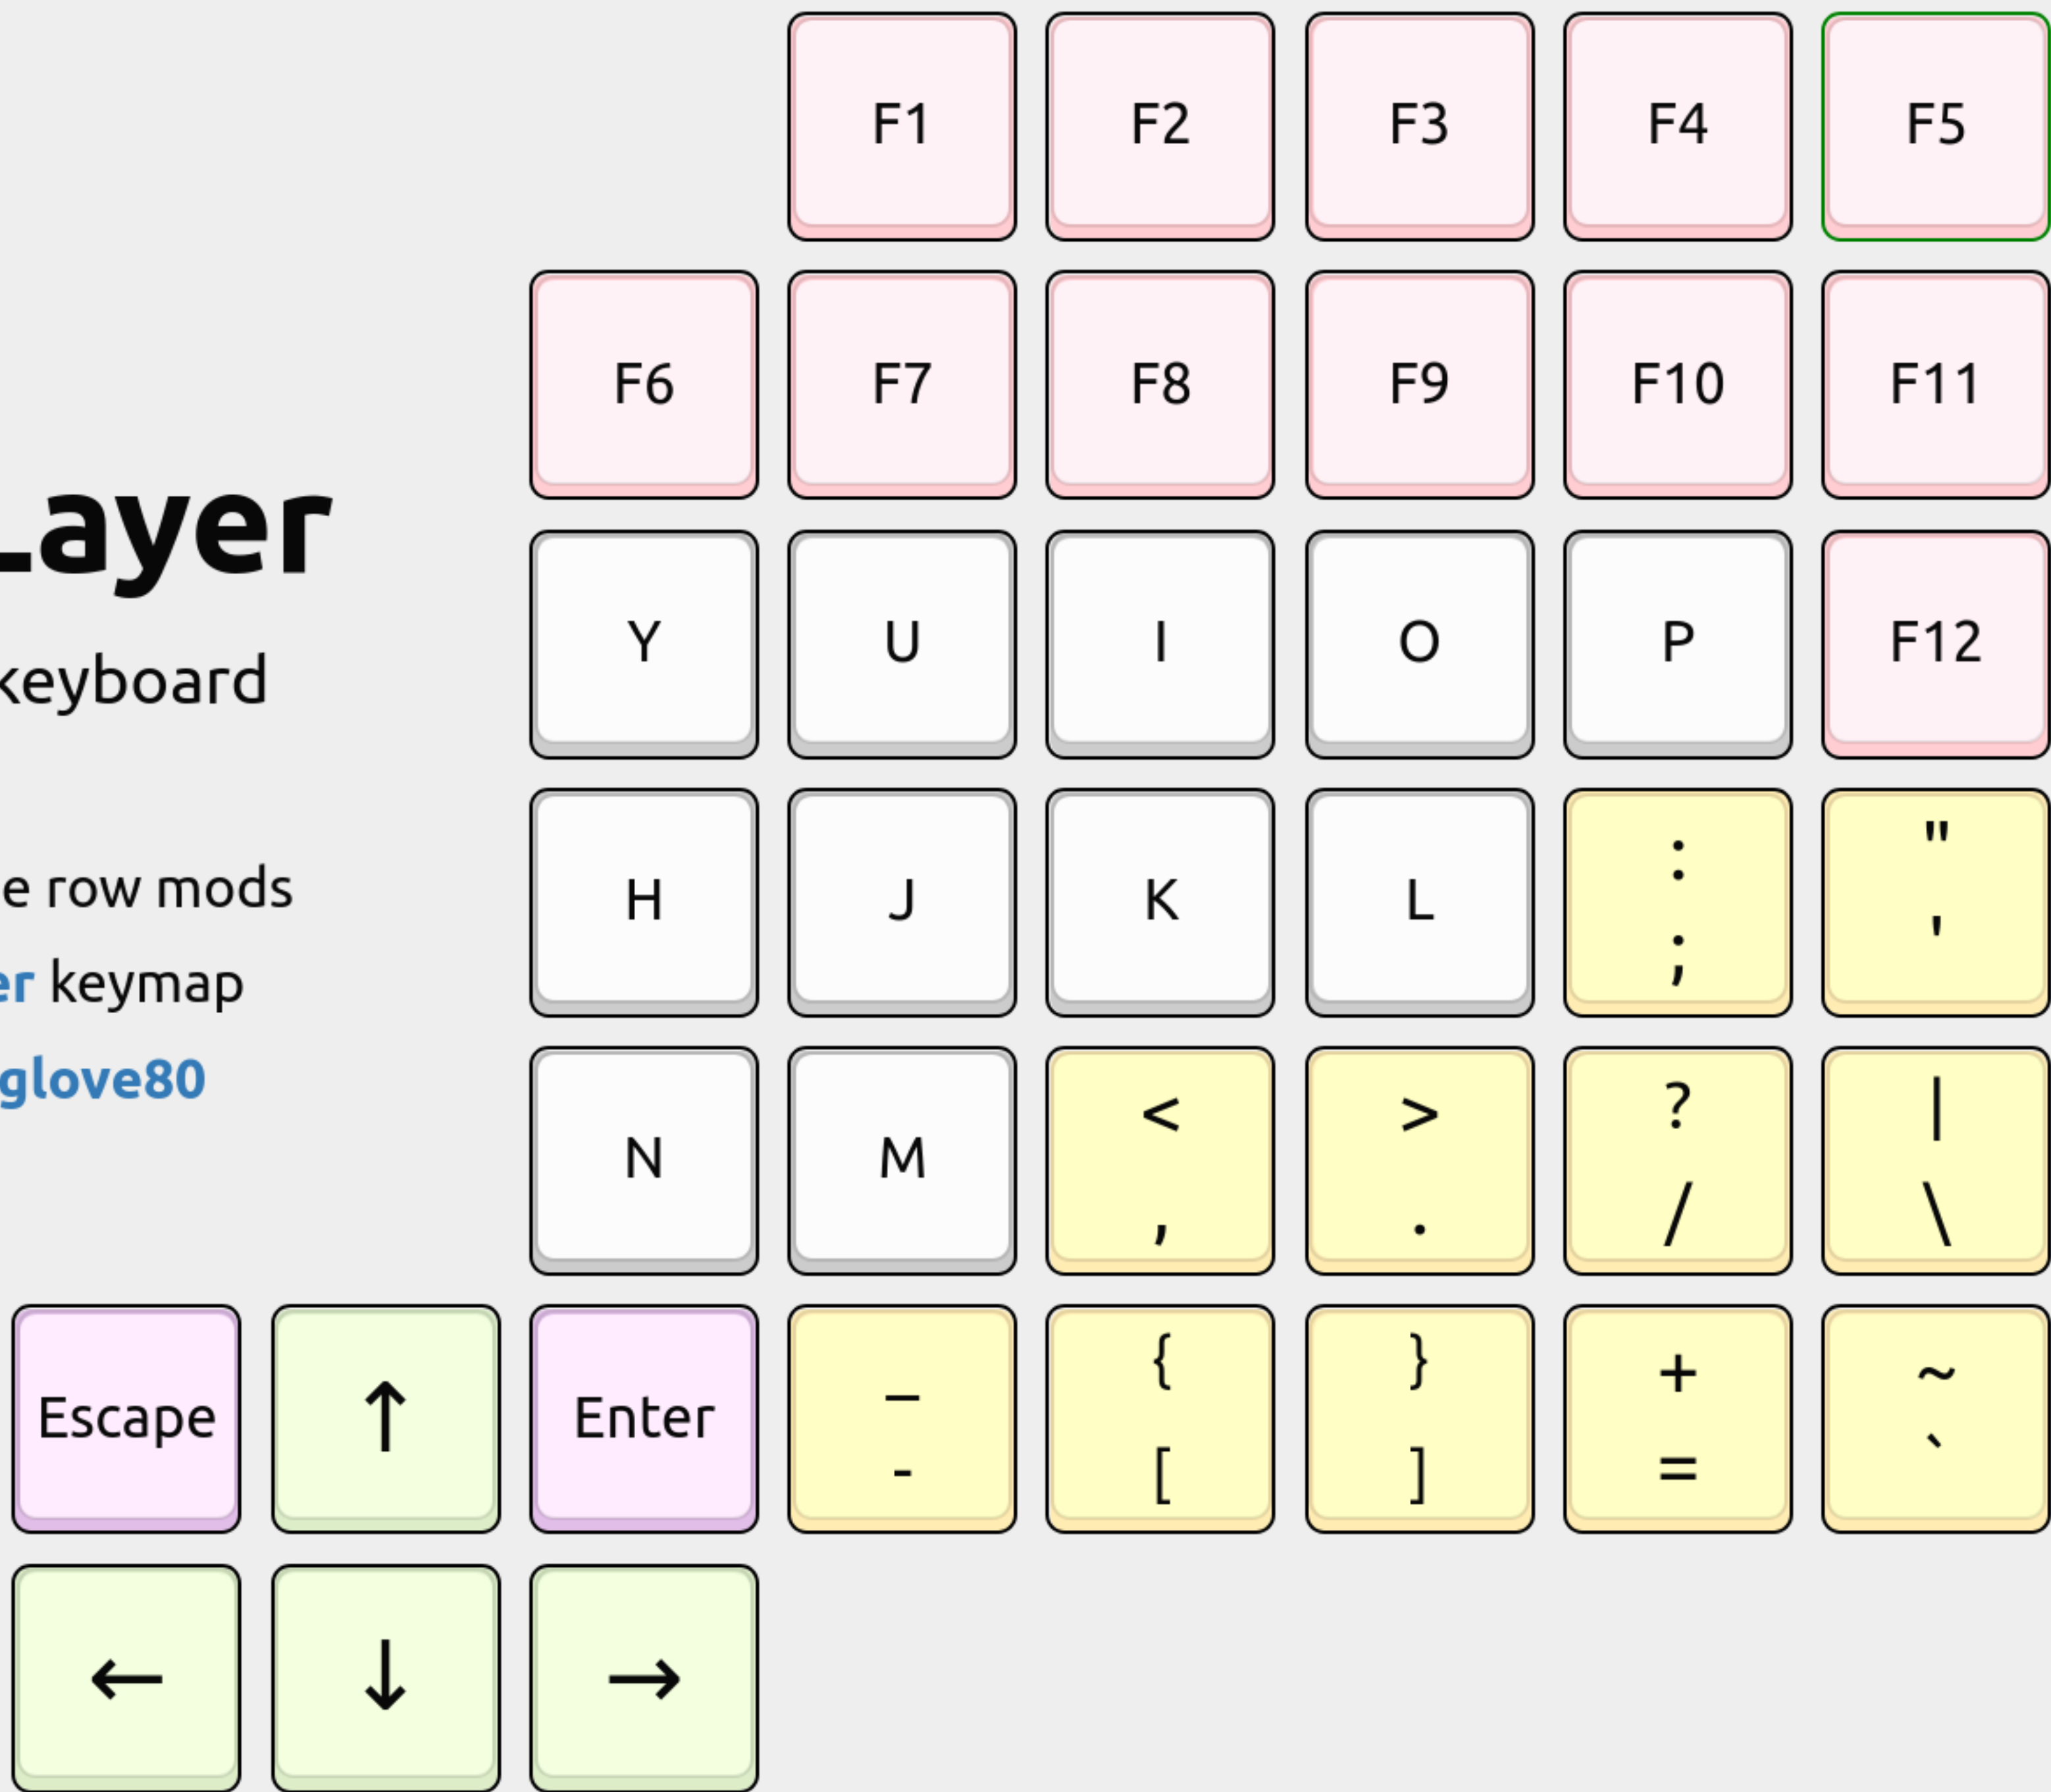

MoErgo Glove80 keyboard

Miryoku layers & home row mods

Glorious Engrammer keymap

See is.gd/sunaku_glove80

LALT RSFT RALT
✦ **Legend** ✦
LCTL Base RCTL

World Layer

MoErgo Glove80 keyboard

Miryoku layers & home row mods
Glorious Engrammer keymap
See is.gd/sunaku_glove80

Unlock layer

Unlock layer

Typing Layer

MoErgo Glove80 keyboard

Miryoku layers & home row mods

Glorious Engrammer keymap

See is.gd/sunaku_glove80

Gaming Layer

MoErgo Glove80 keyboard

Miryoku layers & home row mods

Glorious Engrammer keymap

See is.gd/sunaku_glove80

F1 F2 F3 F4 F5

F6 F7 F8 F9 F10

+ = ! 1 @ 2 # 3 \$ 4 % 5

^ 6 & 7 * 8 (9) 0 - _