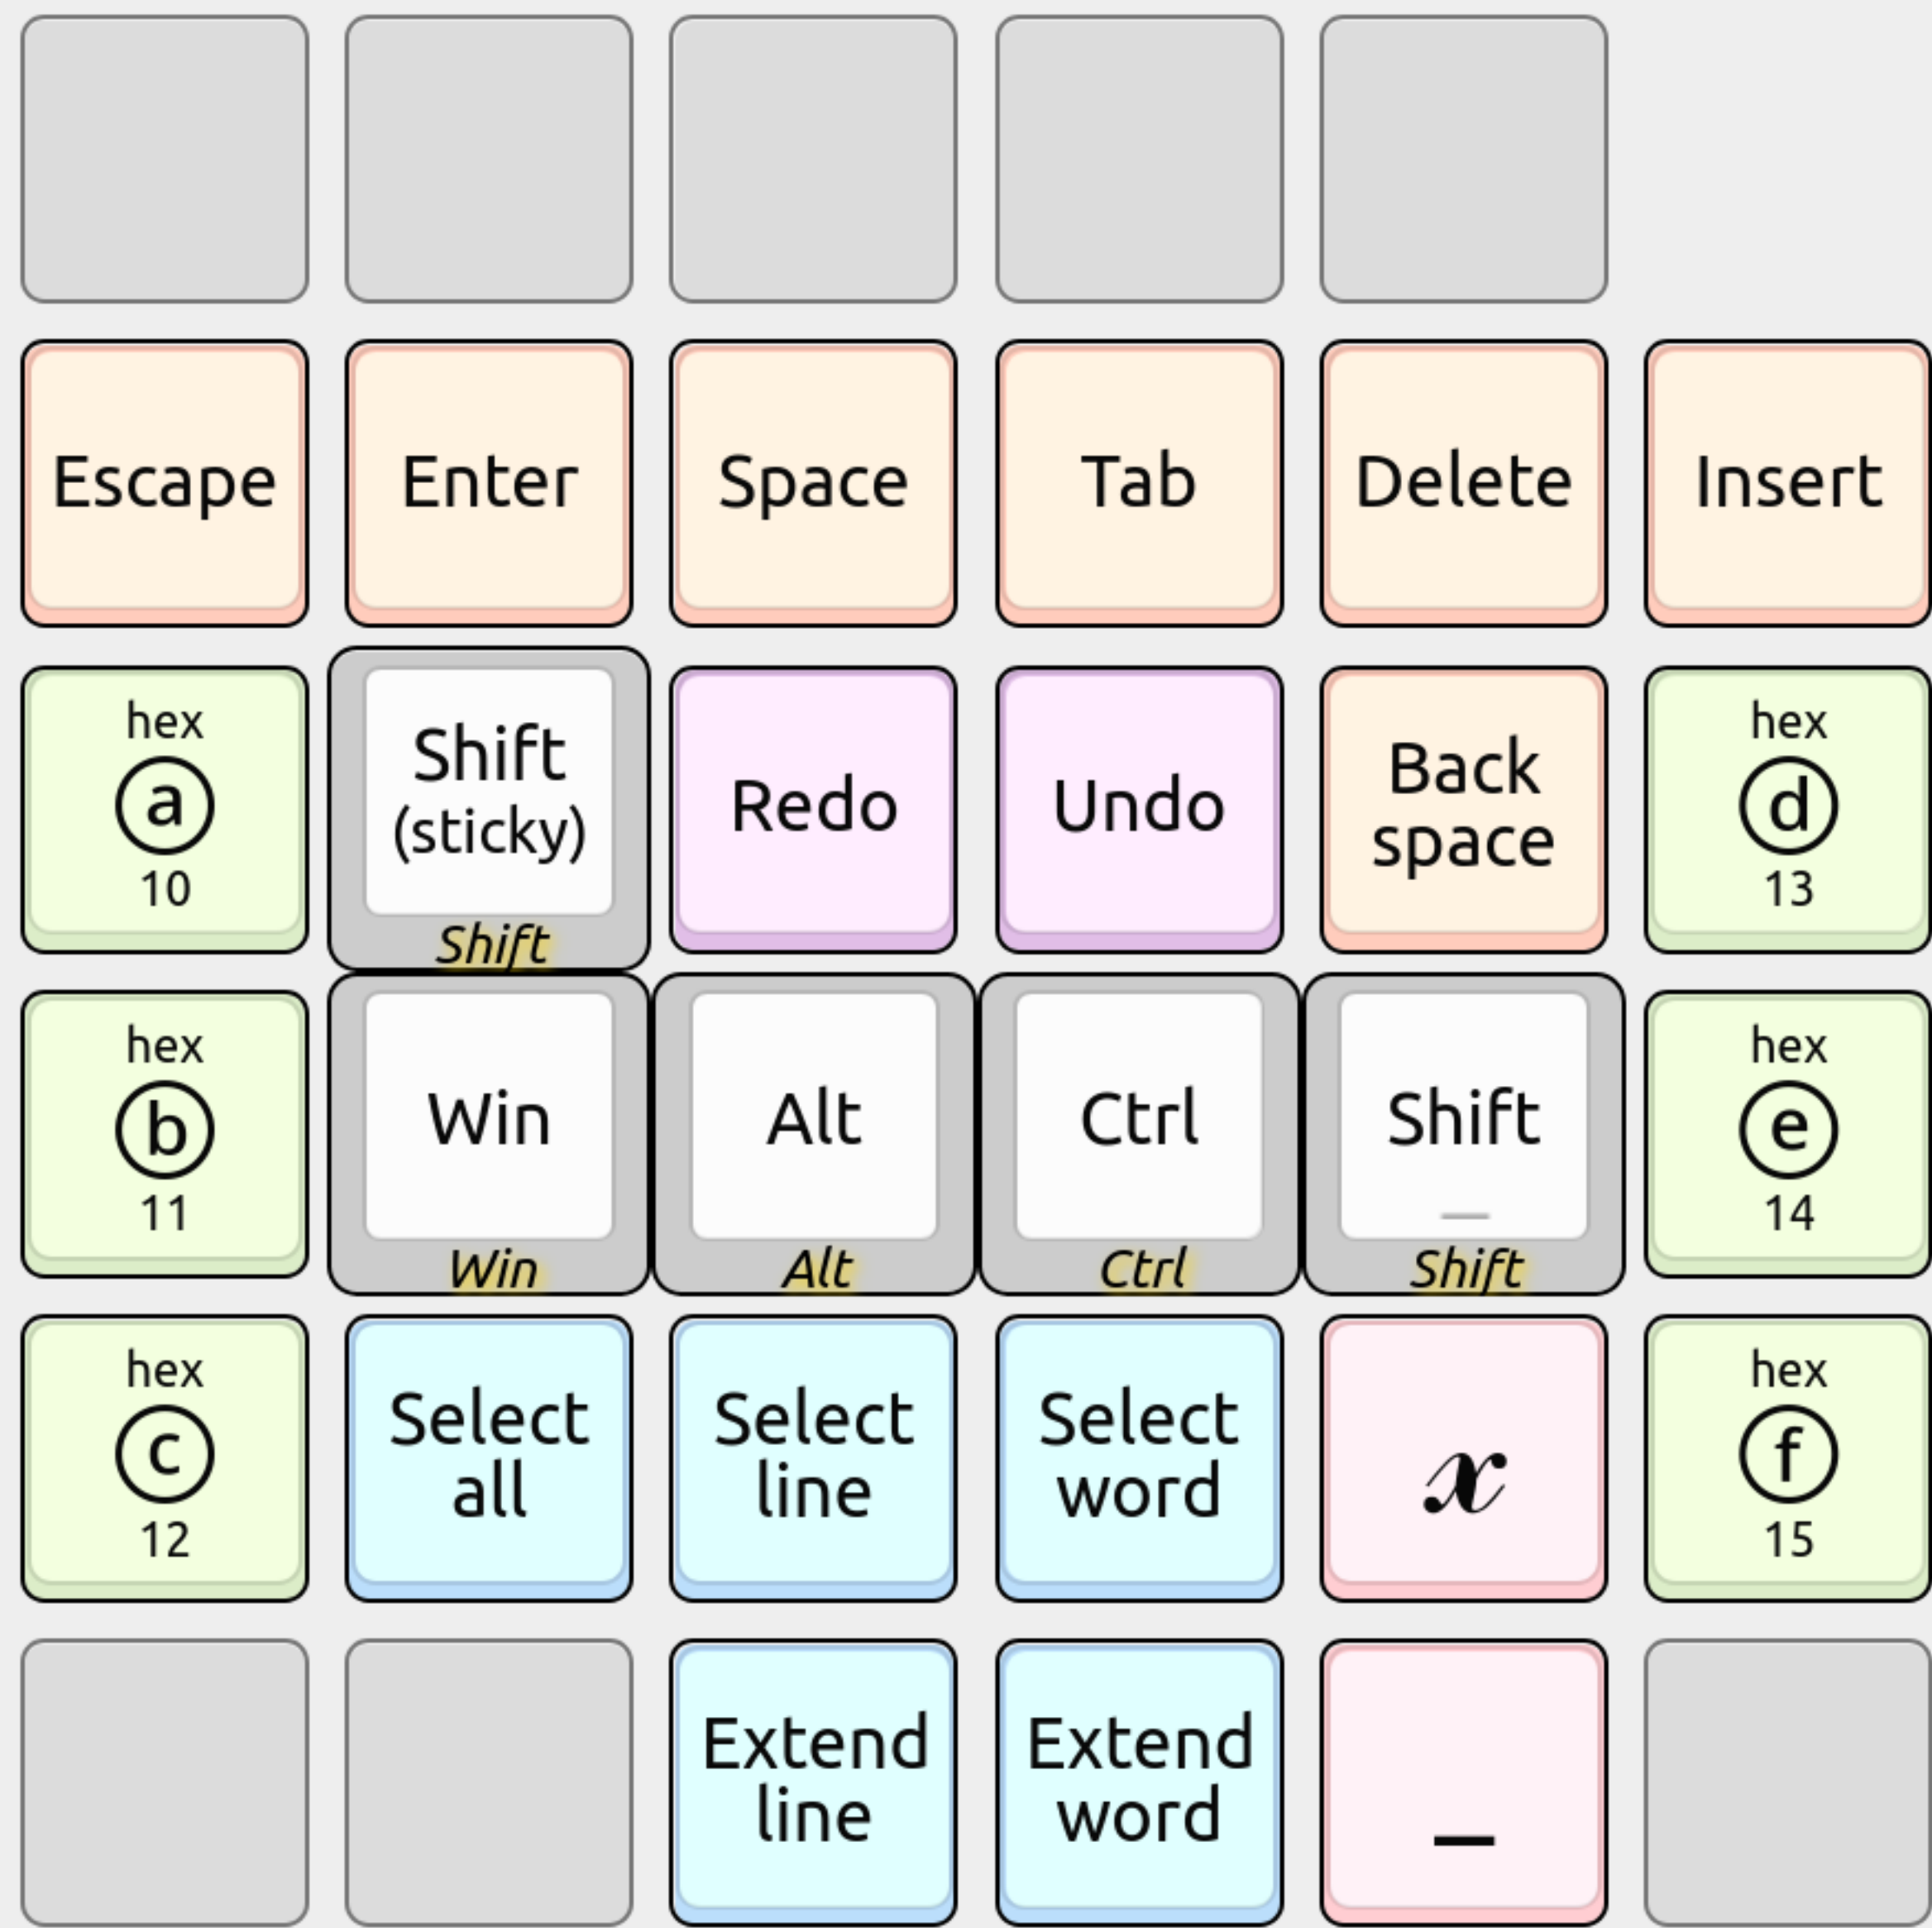

Number Layer

MoErgo Glove80 keyboard

Miryoku layers & home row mods

Glorious Engrammer keymap

See is.gd/sunaku_glove80