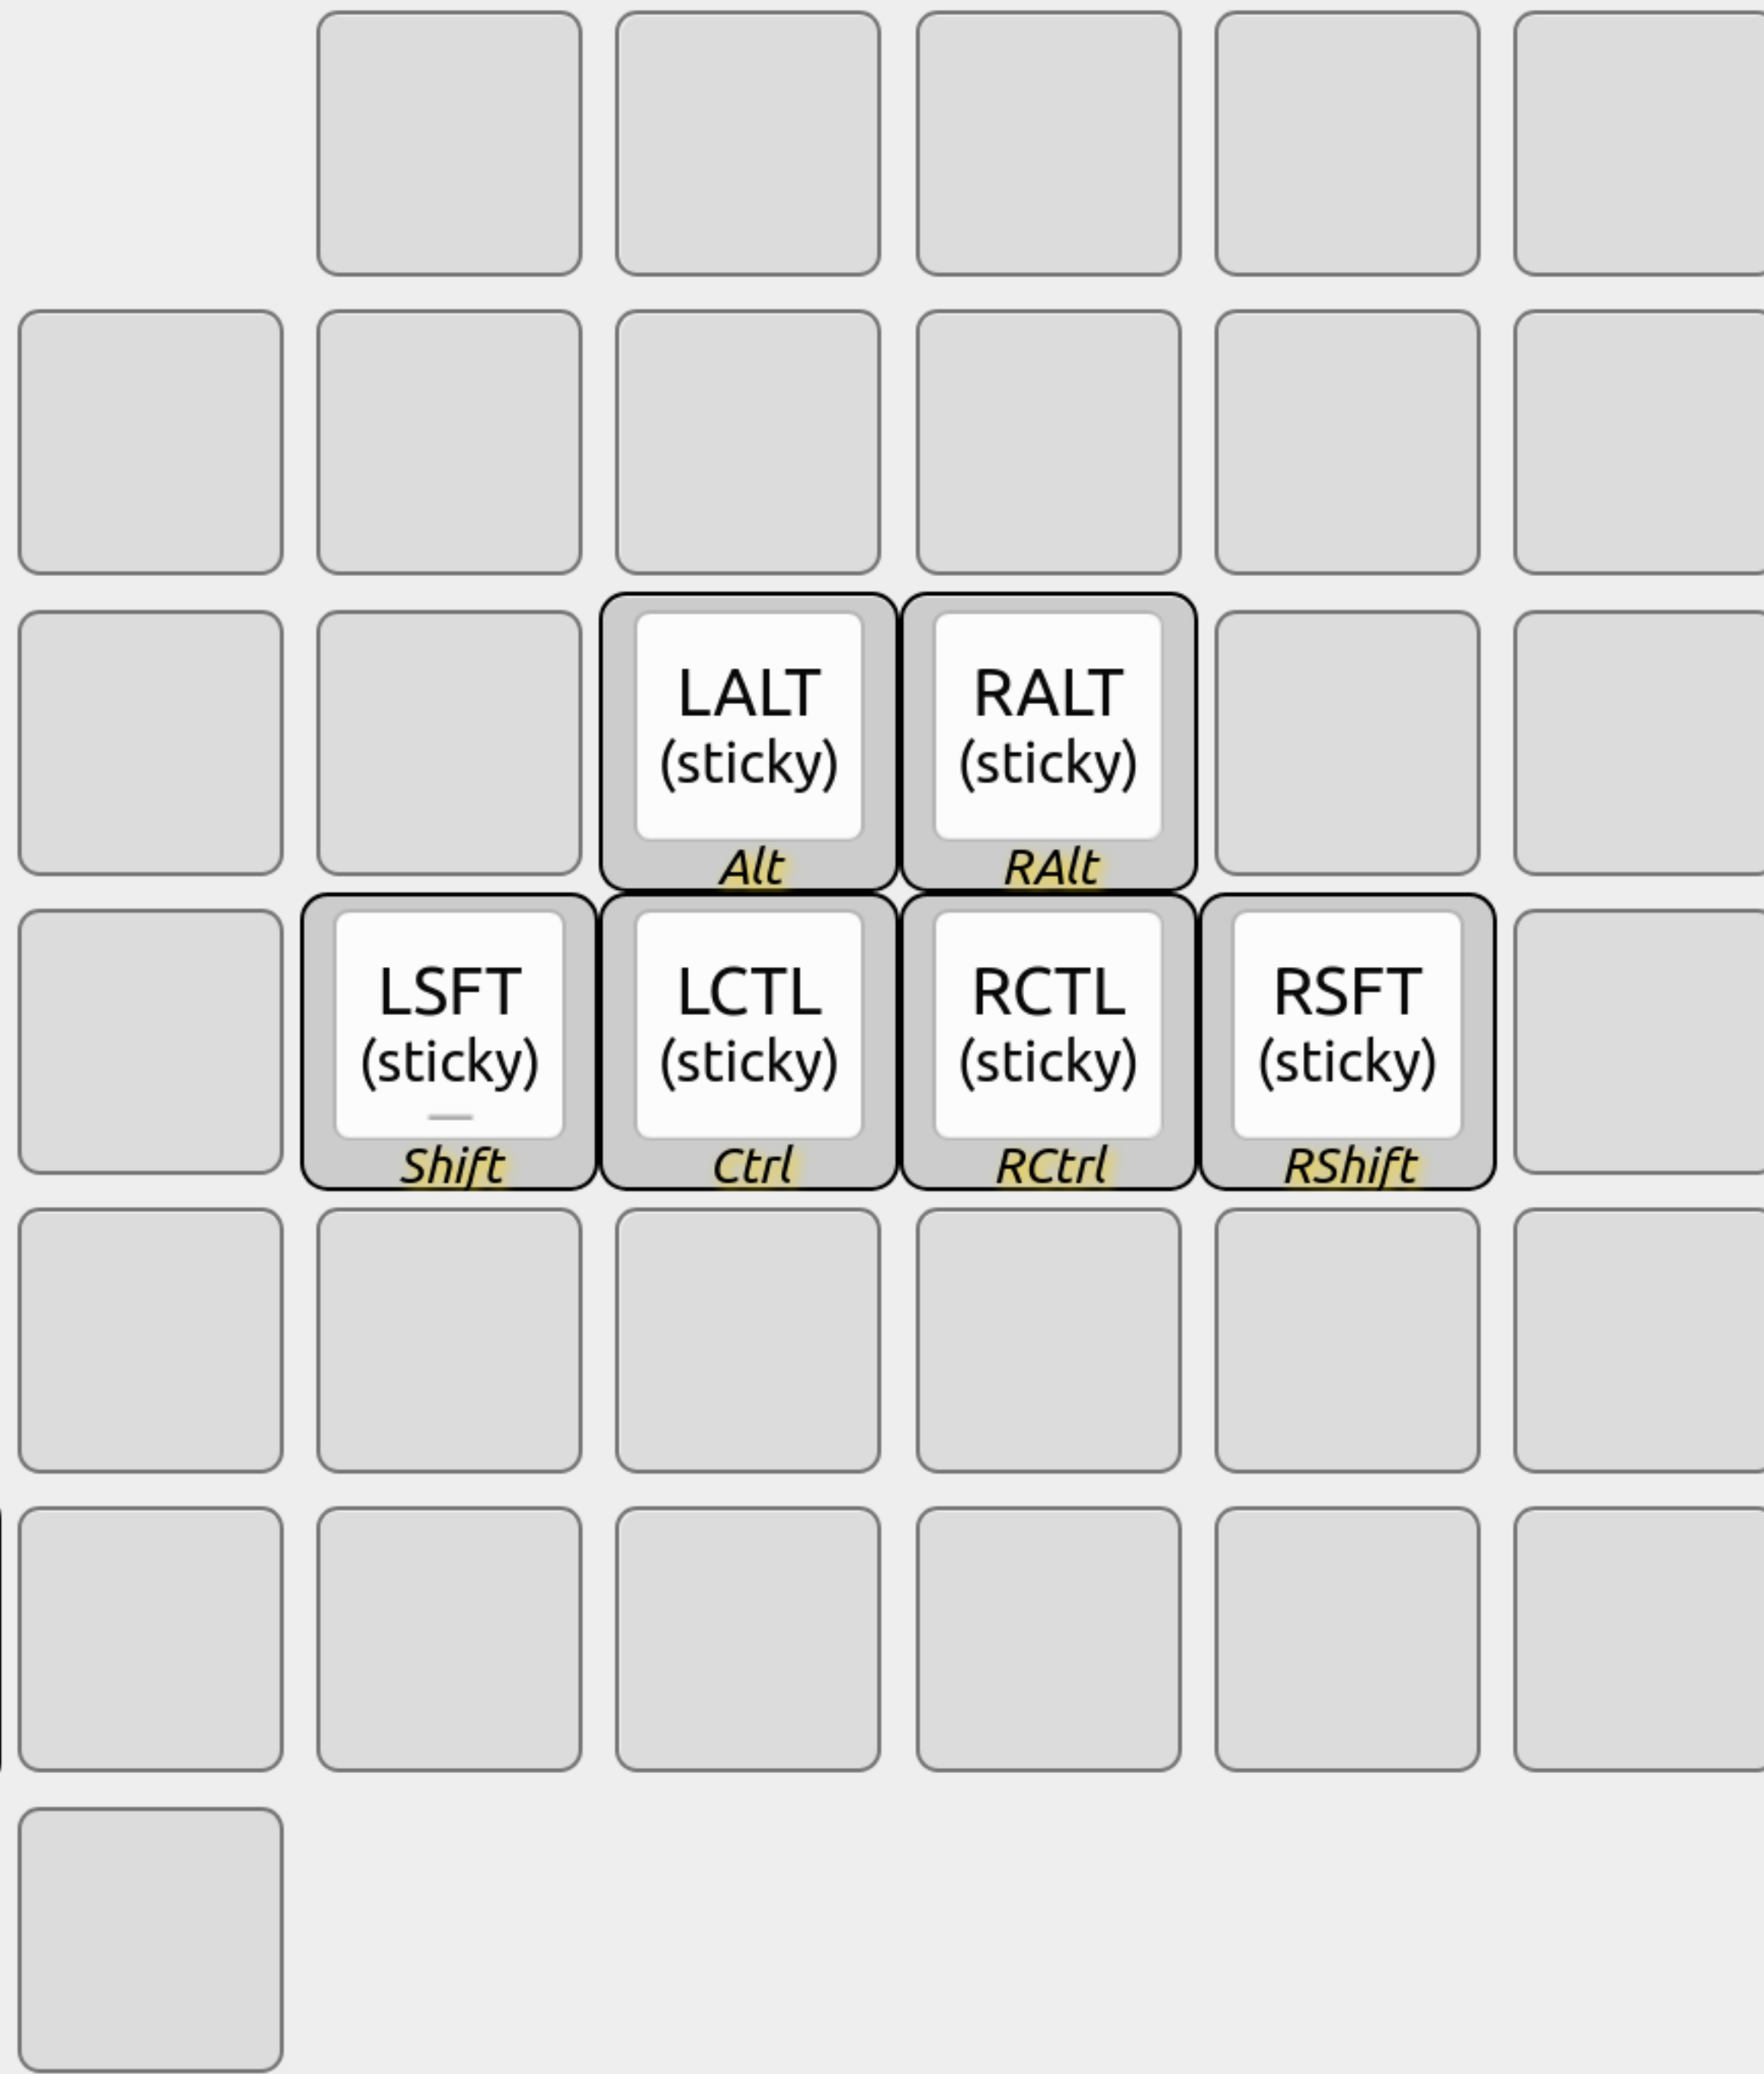

Glorious Engrammer keymap

See is.gd/sunaku_glove80

Symbol Layer

MoErgo Glove80 keyboard

Miryoku layers & home row mods

Glorious Engrammer keymap

See is.gd/sunaku_glove80

System Layer

MoErgo Glove80 keyboard

Miryoku layers & home row mods

Glorious Engrammer keymap

See is.gd/sunaku_glove80

LALT RSFT RALT
✦ **Legend** ✦
LCTL Base RCTL

World Layer

MoErgo Glove80 keyboard

Miryoku layers & home row mods
Glorious Engrammer keymap
See is.gd/sunaku_glove80

Unlock layer

Unlock layer

Typing Layer

MoErgo Glove80 keyboard

Miryoku layers & home row mods

Glorious Engrammer keymap

See is.gd/sunaku_glove80

Gaming Layer