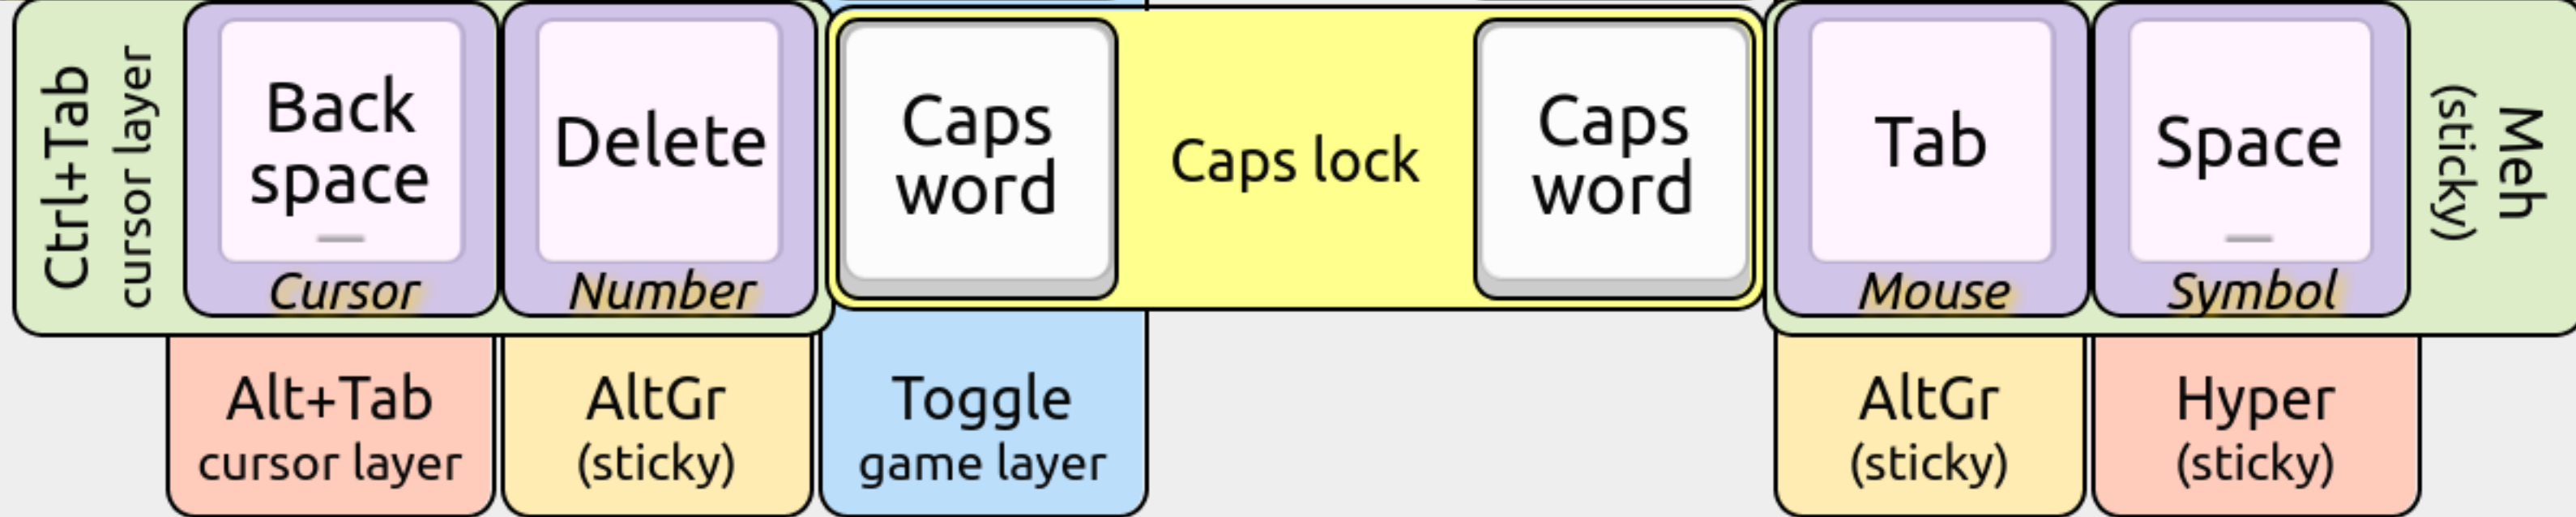

Engrammer

MoErgo Glove80 keyboard

Miryoku layers & home row mods

Glorious Engrammer keymap

with Engrammer alpha layout

See is.gd/sunaku_glove80

Engram

MoErgo Glove80 keyboard